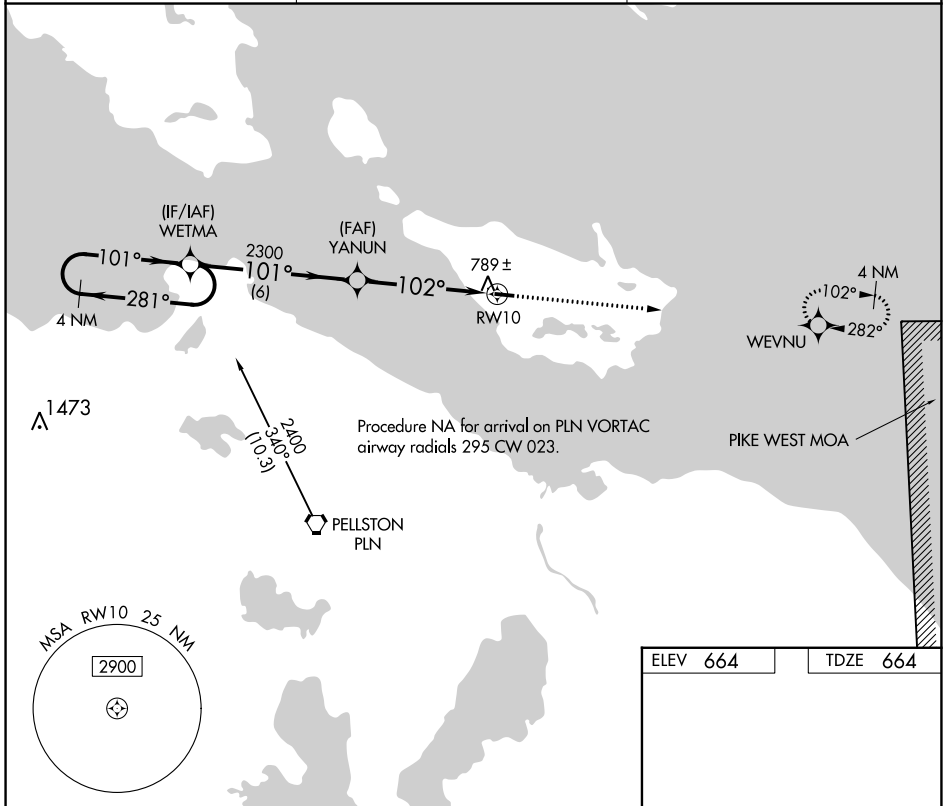

APP CRS	Rwy Idg	3498
102°	TDZE	664
	Apt Elev	664

RNAV (GPS) RWY 10

BOIS BLANC ISLAND (6Y1)

NA	DME/DME RNP-0.3 NA. Use Cheboygan altimeter setting.	MISSED APPROACH: Climb to 4000 direct WEVNU and hold, continue climb-in-hold to 4000.

SLH AWOS-3 118.175	MINNEAPOLIS CENTER 134.6 354.05	CTAF 122.9

EC-1, 21 MAR 2024 to 18 APR 2024

EC-1, 21 MAR 2024 to 18 APR 2024