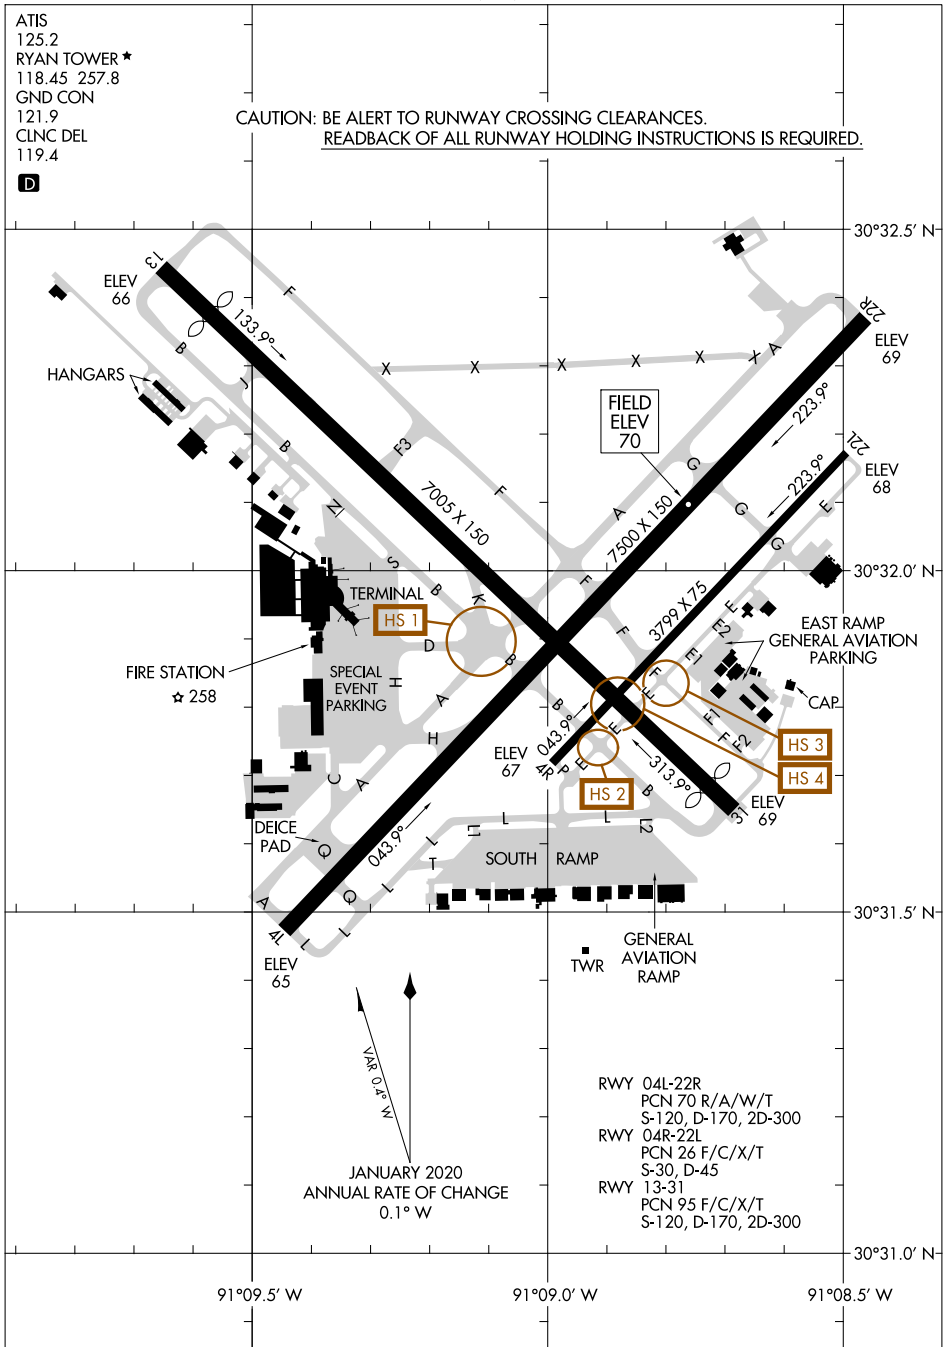

24025

AIRPORT DIAGRAM

BATON ROUGE METRO, RYAN FLD (BTR)
BATON ROUGE, LOUISIANA

AL-40 (FAA)

ATIS
125.2
RYAN TOWER ★
118.45 257.8
GND CON
121.9
CLNC DEL
119.4

CAUTION: BE ALERT TO RUNWAY CROSSING CLEARANCES.
READBCK OF ALL RUNWAY HOLDING INSTRUCTIONS IS REQUIRED.

D

SC-4, 18 APR 2024 to 16 MAY 2024

SC-4, 18 APR 2024 to 16 MAY 2024

AIRPORT DIAGRAM

24025

BATON ROUGE, LOUISIANA
BATON ROUGE METRO, RYAN FLD (BTR)