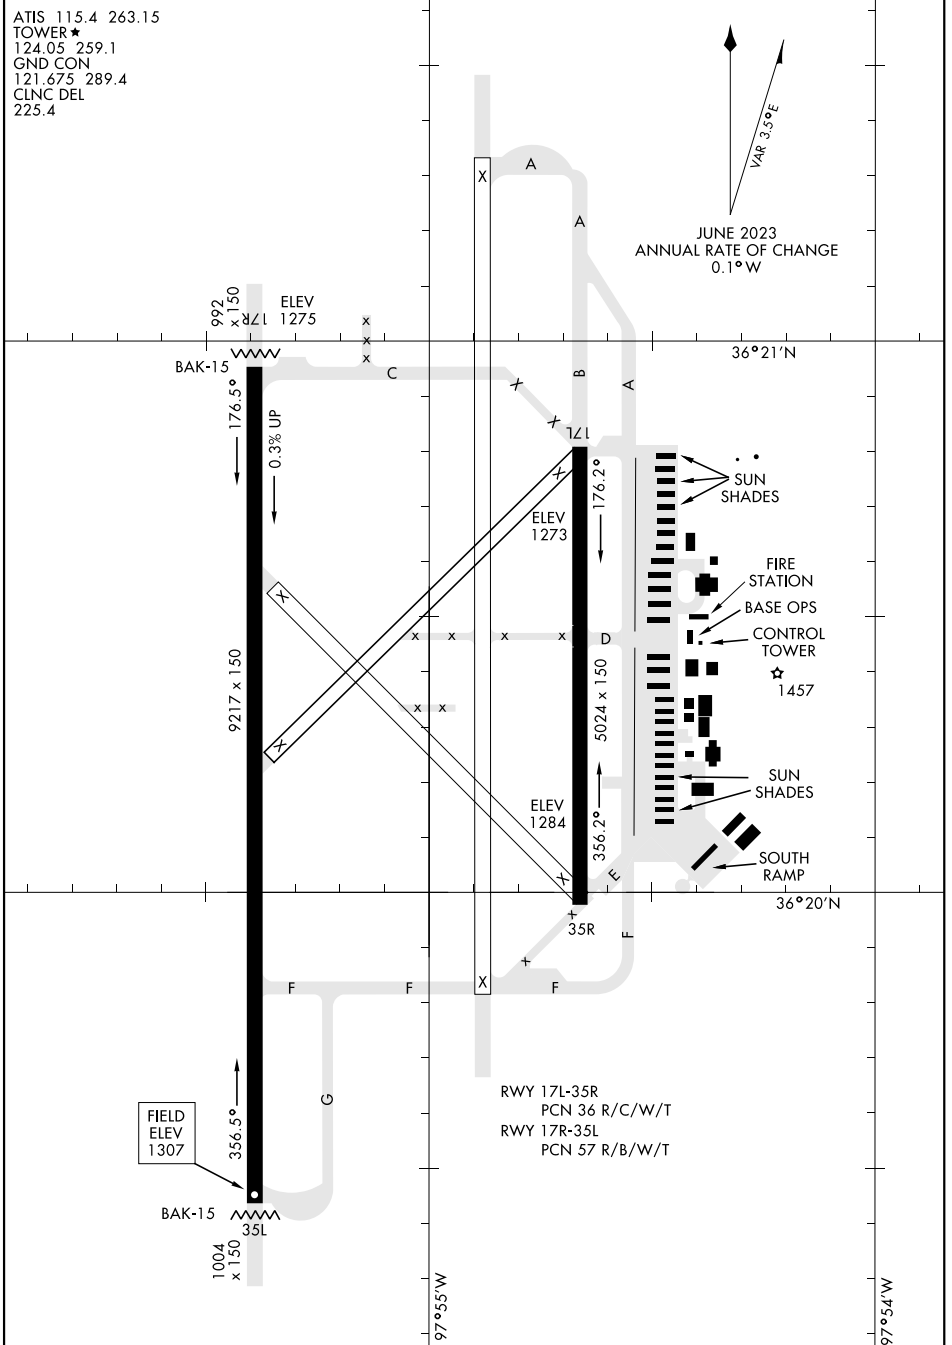

# AIRPORT DIAGRAM

AL-135 [USAF]

VANCE AFB (KEND)

ENID, OKLAHOMA

ATIS 115.4 263.15  
 TOWER ★  
 124.05 259.1  
 GND CON  
 121.675 289.4  
 CLNC DEL  
 225.4

SC-1, 18 APR 2024 to 16 MAY 2024

SC-1, 18 APR 2024 to 16 MAY 2024

# AIRPORT DIAGRAM

ENID, OKLAHOMA  
VANCE AFB (KEND)