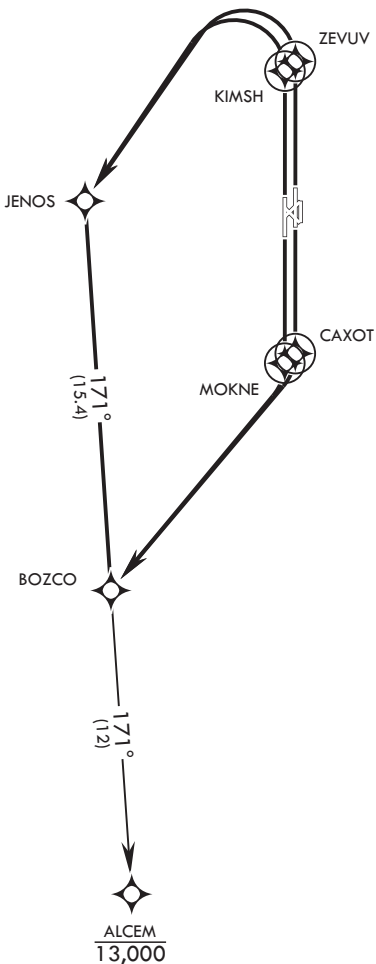

23054

AL-135 (USAF)

VANCE AFB (KEND)

BOZCO ONE DEPARTURE (RNAV)

ENID, OKLAHOMA

RNAV1-GPS

ATIS ★
 115.4 263.15
 CLNC DEL
 225.4
 GND CON
 121.675 289.4
 TOWER ★
 124.05 259.1
 DEP CON
 120.525 306.3

TOP ALTITUDE:
13,000

DEPARTURE ROUTE DESCRIPTION

TAKEOFF RWY 17C: Climb direct CAXOT, then right turn direct BOZCO, thence...

TAKEOFF RWY 17R: Climb direct MOKNE, then right turn direct BOZCO, thence...

TAKEOFF RWY 35C: Climb direct ZEVUV, then left turn direct JENOS, then track 171° to BOZCO, thence...

TAKEOFF RWY 35L: Climb direct KIMSH, then left turn direct JENOS, then track 171° to BOZCO, thence...

ALCEM TRANSITION (BOZCO1.ALCEM): ...from over BOZCO climbing track 171° to cross ALCEM at or below 13,000.