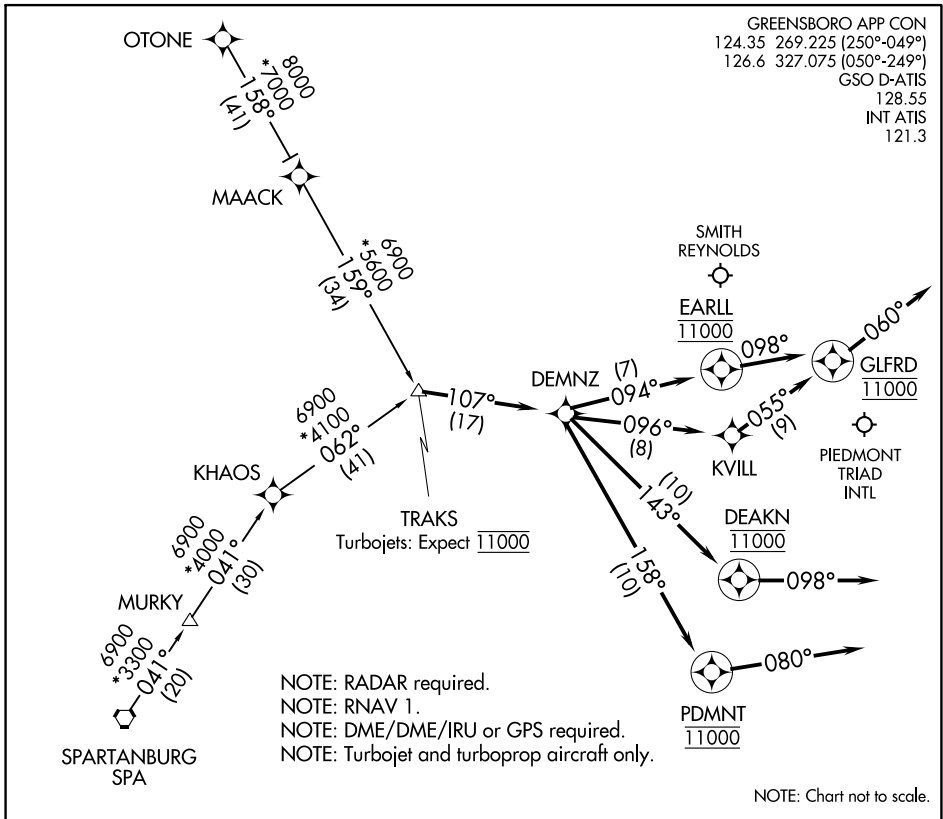

# TRAKS THREE ARRIVAL (RNAV)

GREENSBORO, NORTH CAROLINA

SE-2, 18 APR 2024 to 16 MAY 2024

SE-2, 18 APR 2024 to 16 MAY 2024

## ARRIVAL ROUTE DESCRIPTION

OTONE TRANSITION (OTONE.TRAKS3)

SPARTANBURG TRANSITION (SPA.TRAKS3)

GSO: From TRAKS on track 107° to DEMNZ.

LANDING RUNWAY 05L: From DEMNZ on track 143° to cross DEAKN at 11000, then on heading 098°. Expect RADAR vectors to final approach course.

LANDING RUNWAYS 23L/R: From DEMNZ on track 096° to KVILL, then on track 055° to cross GLFRD at 11000, then on heading 060°. Expect RADAR vectors to final approach course.

LANDING INT: From TRAKS on track 107° to DEMNZ, then on track 143° to cross DEAKN at 11000, then on heading 098°. Expect RADAR vectors to final approach course.

# TRAKS THREE ARRIVAL (RNAV)

GREENSBORO, NORTH CAROLINA