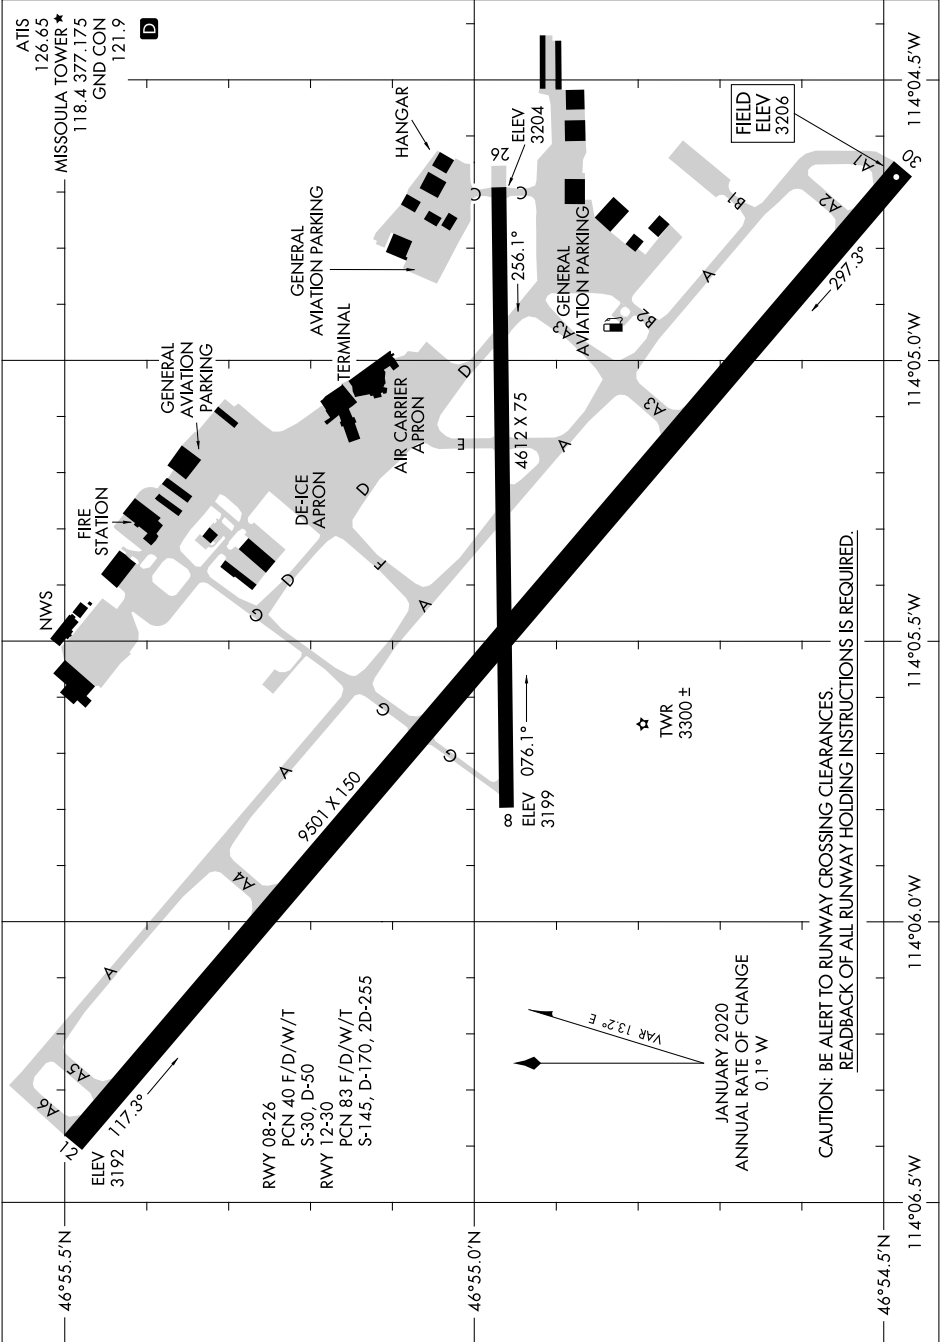

21336

AIRPORT DIAGRAM

MISSOULA MONTANA (MISO)
MISSOULA, MONTANA

AL-266 (FAA)

NW-1, 18 APR 2024 to 16 MAY 2024

CAUTION: BE ALERT TO RUNWAY CROSSING CLEARANCES.
READBACK OF ALL RUNWAY HOLDING INSTRUCTIONS IS REQUIRED.

AIRPORT DIAGRAM

21336

MISSOULA, MONTANA
MISSOULA MONTANA (MISO)

NW-1, 18 APR 2024 to 16 MAY 2024