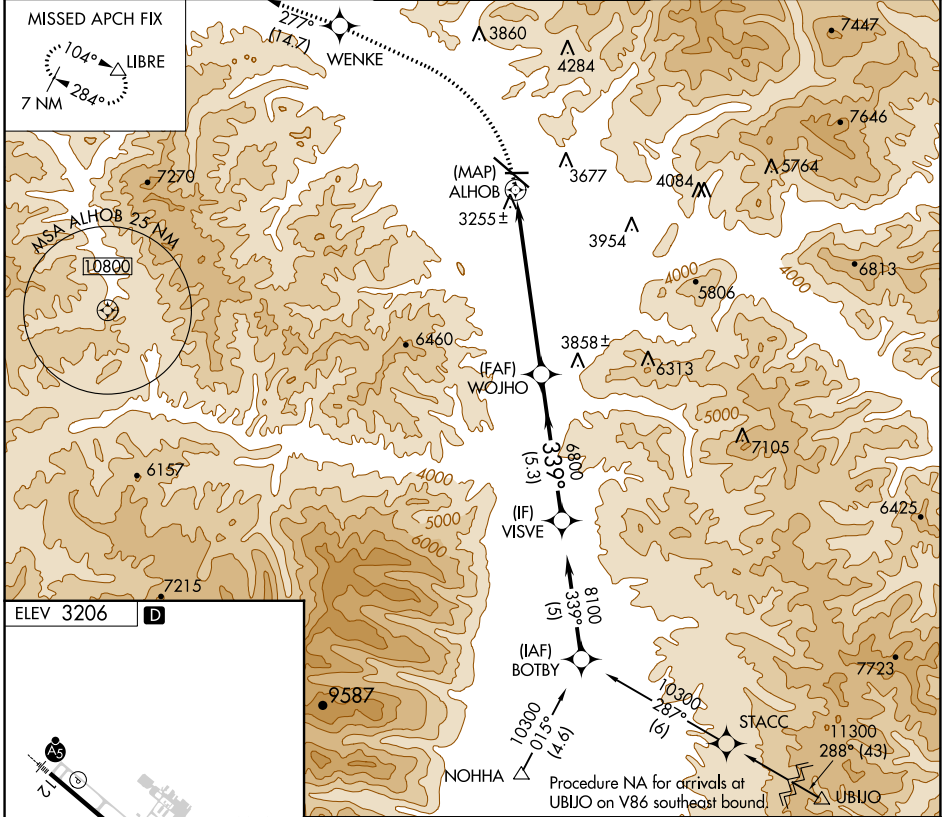

APP CRS 339°	Rwy Idg TDZE Apt Elev	N/A N/A 3206
------------------------	-----------------------------	---

RNAV (GPS)-D

MISSOULA MONTANA (MISO)

RNP APCH.

▲ Circling NA for Cats C and D northeast of Rwy 12-30.

❄ -12°C

MISSED APPROACH: Climbing left turn to 9600 direct WENKE and on track 277° to LIBRE and hold, continue climb-in-hold to 9600.

ATIS 126.65	SPOKANE APP CON * 124.9 298.95	MISSOULA TOWER * 118.4 (CTAF) 377.175	GND CON 121.9	UNICOM 122.95
-----------------------	--	---	-------------------------	-------------------------

CATEGORY	A	B	C	D
C CIRCLING	4280-1¼ 1074 (1100-1¼)	4700-1½ 1494 (1500-1½)	4700-3 1494 (1500-3)	5140-3 1934 (2000-3)

NW-1, 18 APR 2024 to 16 MAY 2024

NW-1, 18 APR 2024 to 16 MAY 2024