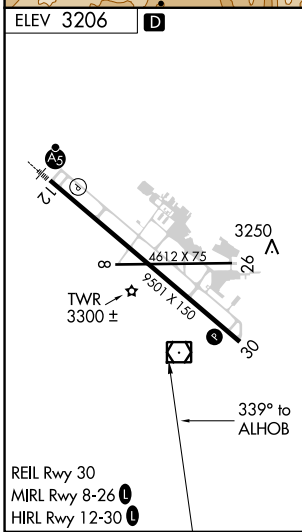

APP CRS 339°	Rwy Idg TDZE Apt Elev	N/A N/A 3206
------------------------	-----------------------------	---

RNAV (GPS)-D

MISSOULA MONTANA (MISO)

RNP APCH.

▲ Circling NA for Cats C and D northeast of Rwy 12-30.

❄ -12°C

MISSED APPROACH: Climbing left turn to 9600 direct WENKE and on track 277° to LIBRE and hold, continue climb-in-hold to 9600.

ATIS 126.65	SPOKANE APP CON * 124.9 298.95	MISSOULA TOWER * 118.4 (CTAF) 377.175	GND CON 121.9	UNICOM 122.95
-----------------------	--	---	-------------------------	-------------------------

CATEGORY	A	B	C	D
C CIRCLING	4280-1¼ 1074 (1100-1¼)	4700-1½ 1494 (1500-1½)	4700-3 1494 (1500-3)	5140-3 1934 (2000-3)

NW-1, 18 APR 2024 to 16 MAY 2024

NW-1, 18 APR 2024 to 16 MAY 2024