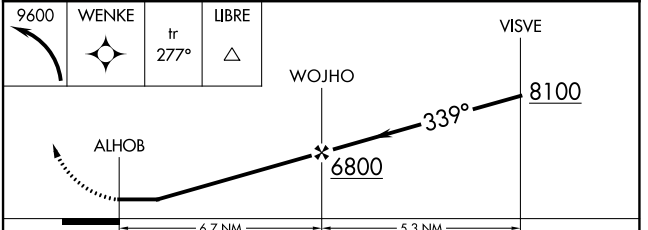

❄ -12°C

MISSED APPROACH: Climbing left turn to 9600 direct WENKE and on track 277° to LIBRE and hold, continue climb-in-hold to 9600.

ATIS 126.65	SPOKANE APP CON * 124.9 298.95	MISSOULA TOWER * 118.4 (CTAF) 377.175	GND CON 121.9	UNICOM 122.95
-----------------------	--	---	-------------------------	-------------------------

CATEGORY	A	B	C	D
C CIRCLING	4280-1¼ 1074 (1100-1¼)	4700-1½ 1494 (1500-1½)	4700-3 1494 (1500-3)	5140-3 1934 (2000-3)

NW-1, 18 APR 2024 to 16 MAY 2024

NW-1, 18 APR 2024 to 16 MAY 2024