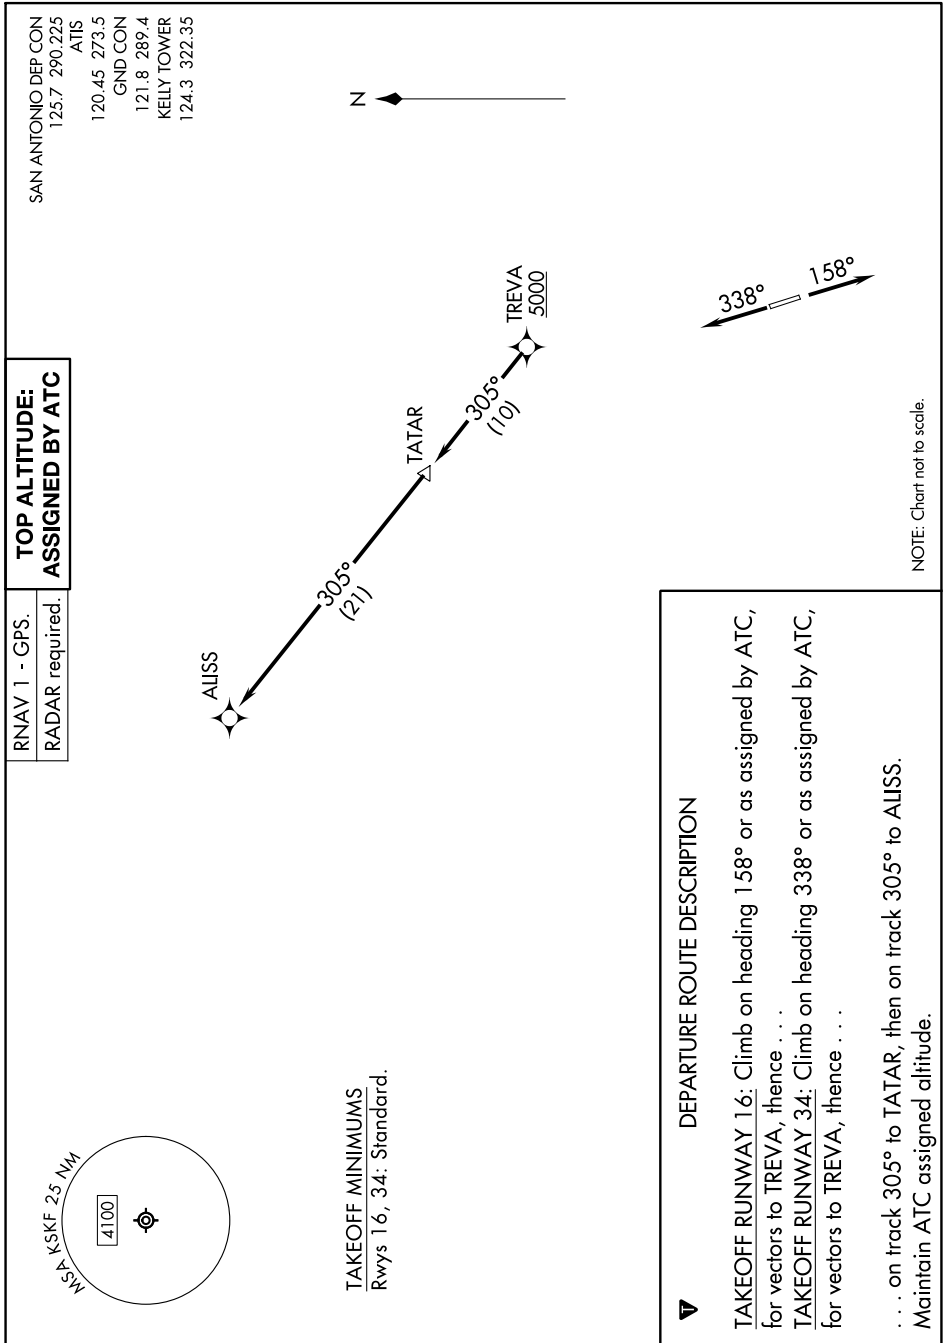

(ALISS6.ALISS) 24025

AL-371 (FAA)

KELLY FLD (SKF)  
SAN ANTONIO, TEXAS

# ALISS SIX DEPARTURE (RNAV)

SC-3, 18 APR 2024 to 16 MAY 2024

SC-3, 18 APR 2024 to 16 MAY 2024