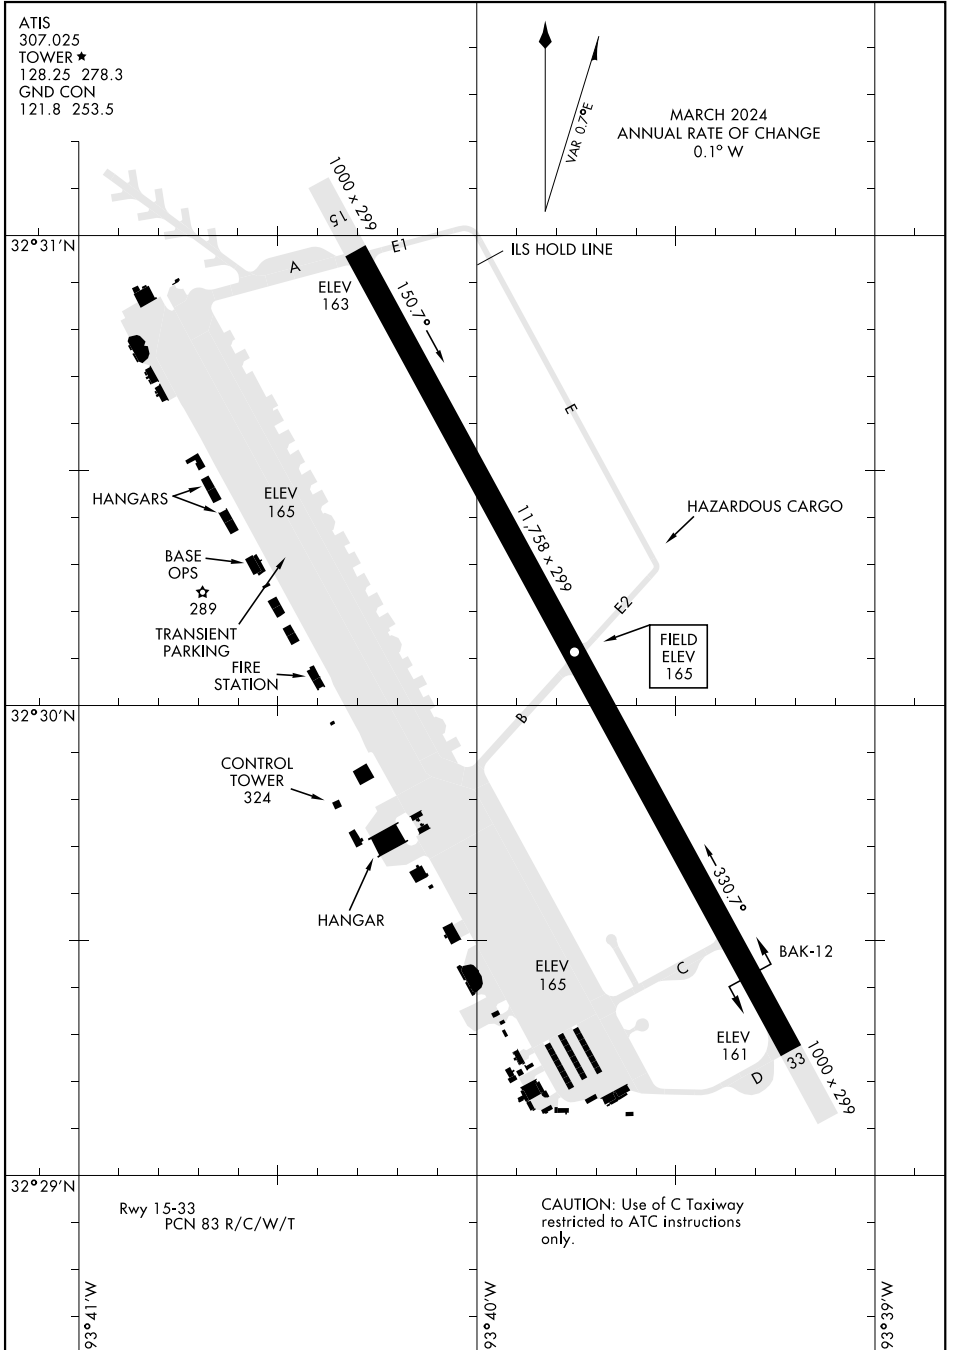

24081

AIRPORT DIAGRAM

[USAF]

BARKSDALE AFB (KBAD)

BOSSIER CITY, LOUISIANA

ATIS
 307.025
 TOWER ★
 128.25 278.3
 GND CON
 121.8 253.5

MARCH 2024
 ANNUAL RATE OF CHANGE
 0.1° W

SC-4, 18 APR 2024 to 16 MAY 2024

SC-4, 18 APR 2024 to 16 MAY 2024

Rwy 15-33
 PCN 83 R/C/W/T

CAUTION: Use of C Taxiway
 restricted to ATC instructions
 only.

AIRPORT DIAGRAM

BOSSIER CITY, LOUISIANA

BARKSDALE AFB (KBAD)