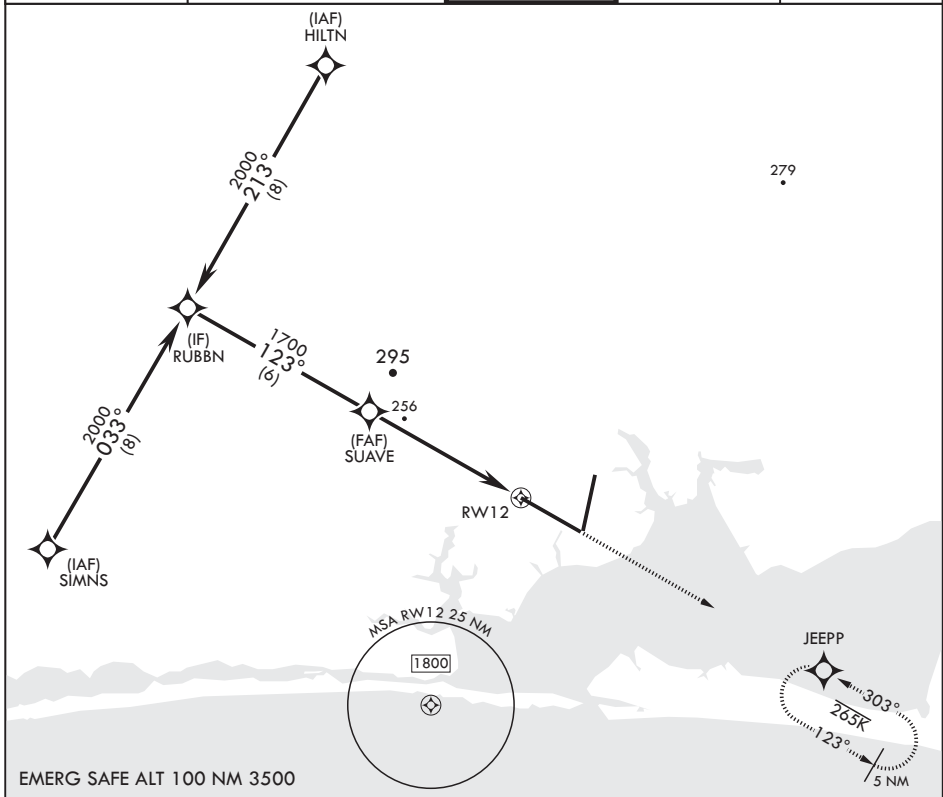

APCH CRS	Rwy Idg	11,987
123°	TDZE	84
	Arpt Elev	84

AL-436 (USAF)

EGLIN AFB DESTIN FORT WALTON BEACH (KVPS)

RNP APCH MISSED APPROACH: Climb straight ahead to 1600 to JEEPP and hold.

ATIS★ 134.625 273.5	APP CON/DEP CON 125.1 281.45 271°-089° 132.1 360.6 090°-270°	TOWER 118.2 353.65	GND CON 121.8 335.8	CLNC DEL 127.7 377.2
------------------------	--	-----------------------	------------------------	-------------------------

SE-3, 18 APR 2024 to 16 MAY 2024

SE-3, 18 APR 2024 to 16 MAY 2024