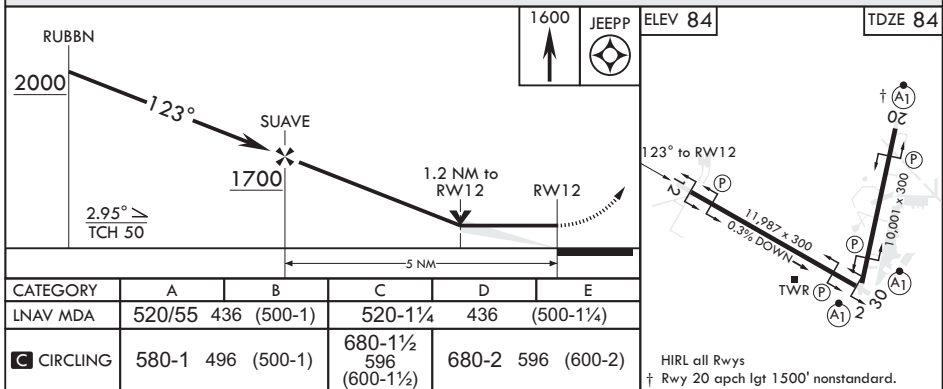

APCH CRS	Rwy Idg	11,987
123°	TDZE	84
	Arpt Elev	84

AL-436 (USAF)

EGLIN AFB DESTIN FORT WALTON BEACH (KVPS)

RNP APCH MISSED APPROACH: Climb straight ahead to 1600 to JEEPP and hold.

ATIS★ 134.625 273.5	APP CON/DEP CON 125.1 281.45 271°-089° 132.1 360.6 090°-270°	TOWER 118.2 353.65	GND CON 121.8 335.8	CLNC DEL 127.7 377.2
------------------------	--	-----------------------	------------------------	-------------------------

SE-3, 18 APR 2024 to 16 MAY 2024

SE-3, 18 APR 2024 to 16 MAY 2024