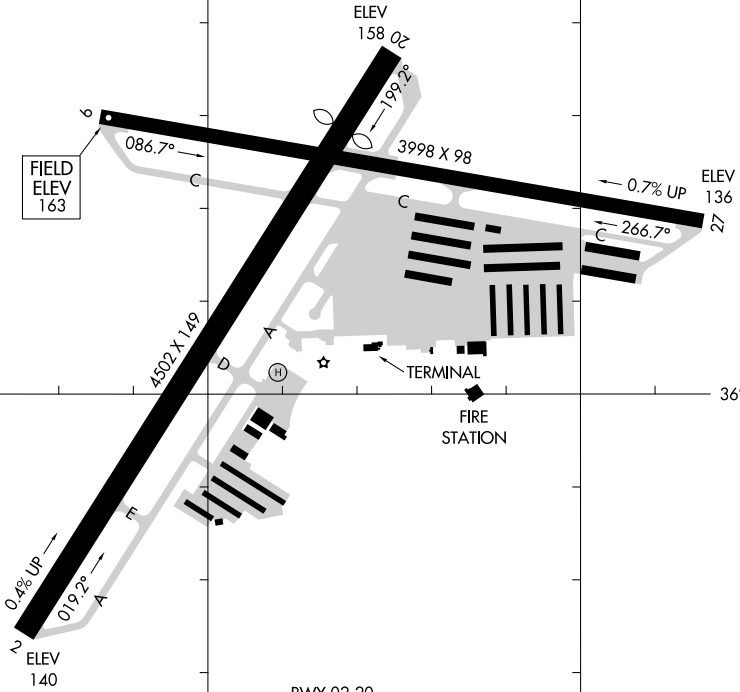

22307

AIRPORT DIAGRAM

AL-805 (FAA)

WATSONVILLE MUNI (WVI)
WATSONVILLE, CALIFORNIA

ASOS
132.275
CTAF/UNICOM
122.8

↑
↑
VAR 13.1° E
JANUARY 2020
ANNUAL RATE OF CHANGE
0.1° W

36°56.5'N

FIELD
ELEV
163

36°56.0'N

RWY 02-20
S-81, D-96, 2S-122, 2D-167
RWY 09-27
S-45, D-65, 2S-83

36°55.5'N

121°47.5'W

121°47.0'W

AIRPORT DIAGRAM

22307

WATSONVILLE, CALIFORNIA
WATSONVILLE MUNI (WVI)

SW-2, 18 APR 2024 to 16 MAY 2024

SW-2, 18 APR 2024 to 16 MAY 2024