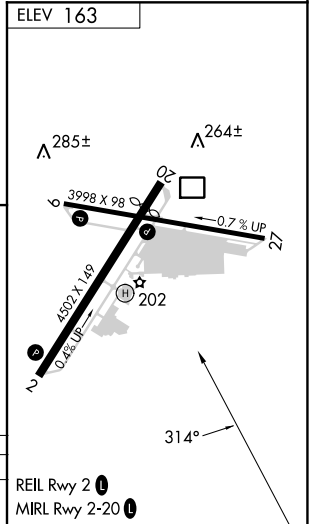

VORTAC SNS 117.3 Chan 120	APP CRS 314°	Rwy Idg TDZE Apt Elev N/A N/A 163
---	------------------------	---

VOR-A
WATSONVILLE MUNI (WVI)

⚠ Circling NA west of Rwy 2-20. When local altimeter setting not received, use Monterey altimeter setting and increase all MDA's 80 feet.
⚠ DME required. Circling Rwy 27 NA at night.

MISSED APPROACH: Climbing left turn to 5000 direct SNS VORTAC and hold, continue climb-in-hold to 5000.

ASOS 132.275	NORCAL APP CON 127.15 307.125	UNICOM 122.8 (CTAF) 📞
------------------------	---	--

SW-2, 18 APR 2024 to 16 MAY 2024

SW-2, 18 APR 2024 to 16 MAY 2024

CATEGORY	A	B	C	D
CIRCLING	1300-1¼ 1137 (1200-1¼)	1300-1½ 1137 (1200-1½)	1300-3	1137 (1200-3)