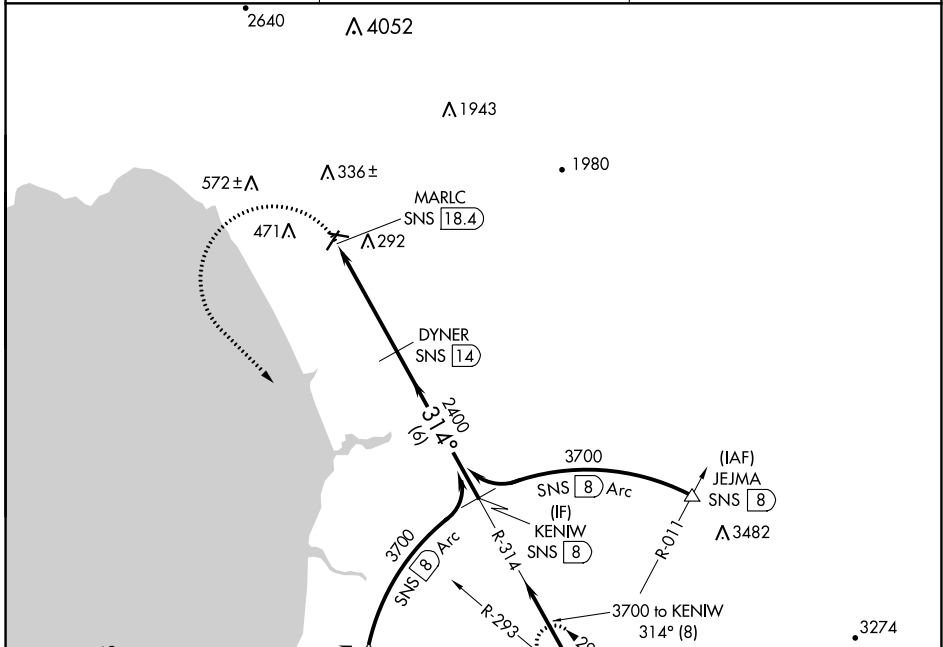

VORTAC SNS 117.3 Chan 120	APP CRS 314°	Rwy Idg TDZE Apt Elev N/A N/A 163
---	------------------------	---

VOR-A
WATSONVILLE MUNI (WVI)

⚠ Circling NA west of Rwy 2-20. When local altimeter setting not received, use Monterey altimeter setting and increase all MDA's 80 feet.
⚠ DME required. Circling Rwy 27 NA at night.

MISSED APPROACH: Climbing left turn to 5000 direct SNS VORTAC and hold, continue climb-in-hold to 5000.

ASOS 132.275	NORCAL APP CON 127.15 307.125	UNICOM 122.8 (CTAF) 📞
------------------------	---	--

SW-2, 18 APR 2024 to 16 MAY 2024

SW-2, 18 APR 2024 to 16 MAY 2024

CATEGORY	A	B	C	D
CIRCLING	1300-1¼ 1137 (1200-1¼)	1300-1½ 1137 (1200-1½)	1300-3	1137 (1200-3)