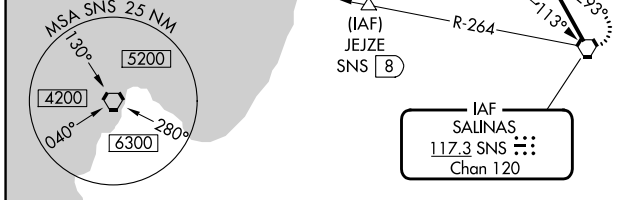

VORTAC SNS 117.3 Chan 120	APP CRS 314°	Rwy Idg TDZE Apt Elev N/A N/A 163
---	------------------------	---

VOR-A
WATSONVILLE MUNI (WVI)

⚠ Circling NA west of Rwy 2-20. When local altimeter setting not received, use Monterey altimeter setting and increase all MDA's 80 feet.
⚠ DME required. Circling Rwy 27 NA at night.

MISSED APPROACH: Climbing left turn to 5000 direct SNS VORTAC and hold, continue climb-in-hold to 5000.

ASOS 132.275	NORCAL APP CON 127.15 307.125	UNICOM 122.8 (CTAF) 📞
------------------------	---	--

SW-2, 18 APR 2024 to 16 MAY 2024

SW-2, 18 APR 2024 to 16 MAY 2024

CATEGORY	A	B	C	D
CIRCLING	1300-1¼ 1137 (1200-1¼)	1300-1½ 1137 (1200-1½)	1300-3	1137 (1200-3)