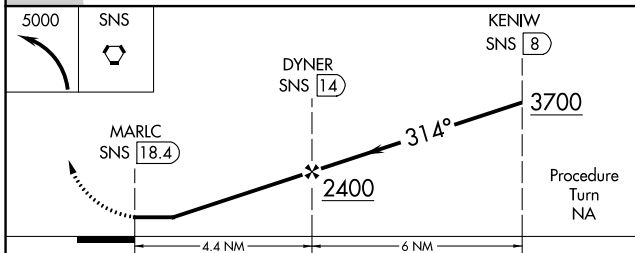

VORTAC SNS 117.3 Chan 120	APP CRS 314°	Rwy Idg TDZE Apt Elev N/A N/A 163
---	------------------------	---

VOR-A
WATSONVILLE MUNI (WVI)

⚠ Circling NA west of Rwy 2-20. When local altimeter setting not received, use Monterey altimeter setting and increase all MDA's 80 feet.
⚠ DME required. Circling Rwy 27 NA at night.

MISSED APPROACH: Climbing left turn to 5000 direct SNS VORTAC and hold, continue climb-in-hold to 5000.

ASOS 132.275	NORCAL APP CON 127.15 307.125	UNICOM 122.8 (CTAF) 📞
------------------------	---	--

SW-2, 18 APR 2024 to 16 MAY 2024

SW-2, 18 APR 2024 to 16 MAY 2024

CATEGORY	A	B	C	D
CIRCLING	1300-1¼ 1137 (1200-1¼)	1300-1½ 1137 (1200-1½)	1300-3	1137 (1200-3)