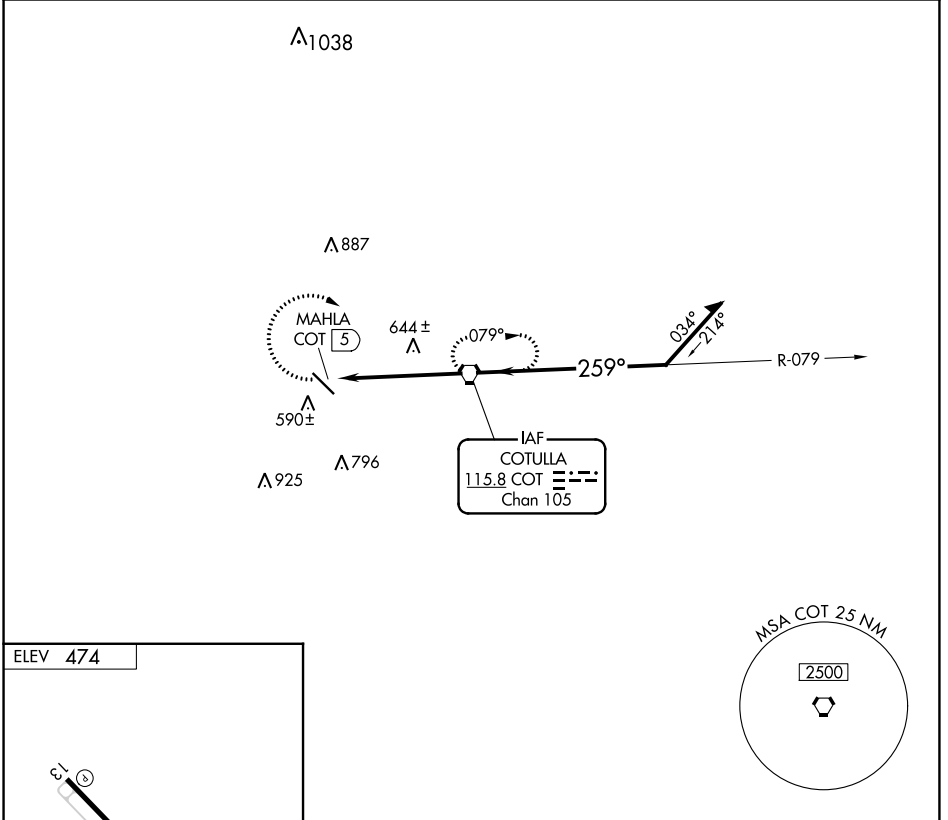

VORTAC COT 115.8 Chan 105	APP CRS 259°	Rwy Idg TDZE Apt Elev N/A N/A 474
---	------------------------	---

VOR-A

COTULLA-LA SALLE COUNTY (COT)

▽ When local altimeter setting not received, use Pleasanton Muni altimeter setting; increase all MDA 120 feet, Circling Cat C visibility ½ SM.

MISSED APPROACH: Climbing right turn to 2100 direct COT VORTAC and hold.

ASOS 118.325	HOUSTON CENTER 134.6 322.5	UNICOM 122.7 (CTAF) 0
------------------------	--------------------------------------	---------------------------------

FAF to MAP 5 NM						CATEGORY	A	B	C	D
Knots	60	90	120	150	180	☑ CIRCLING	920-1 446 (500-1)	940-1 466 (500-1)	1120-1¾ 646 (700-1¾)	NA
Min:Sec	5:00	3:20	2:30	2:00	1:40					

SC-3, 18 APR 2024 to 16 MAY 2024

SC-3, 18 APR 2024 to 16 MAY 2024