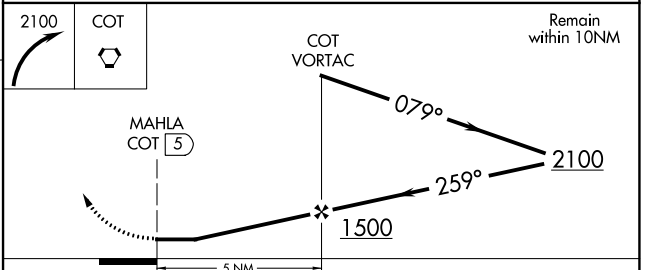

VORTAC COT 115.8 Chan 105	APP CRS 259°	Rwy Idg TDZE Apt Elev N/A N/A 474
---	------------------------	---

VOR-A

COTULLA-LA SALLE COUNTY (COT)

▽ When local altimeter setting not received, use Pleasanton Muni altimeter setting; increase all MDA 120 feet, Circling Cat C visibility ½ SM.

MISSED APPROACH: Climbing right turn to 2100 direct COT VORTAC and hold.

ASOS 118.325	HOUSTON CENTER 134.6 322.5	UNICOM 122.7 (CTAF) 0
------------------------	--------------------------------------	---------------------------------

FAF to MAP 5 NM						CATEGORY	A	B	C	D
Knots	60	90	120	150	180	☑ CIRCLING	920-1 446 (500-1)	940-1 466 (500-1)	1120-1¾ 646 (700-1¾)	NA
Min:Sec	5:00	3:20	2:30	2:00	1:40					

SC-3, 18 APR 2024 to 16 MAY 2024