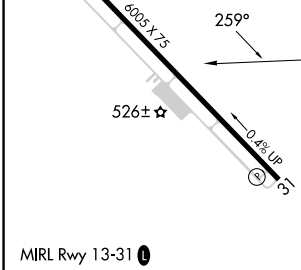

VORTAC COT 115.8 Chan 105	APP CRS 259°	Rwy Idg TDZE Apt Elev N/A N/A 474
---	------------------------	---

VOR-A

COTULLA-LA SALLE COUNTY (COT)

▽ When local altimeter setting not received, use Pleasanton Muni altimeter setting; increase all MDA 120 feet, Circling Cat C visibility ½ SM.

MISSED APPROACH: Climbing right turn to 2100 direct COT VORTAC and hold.

ASOS 118.325	HOUSTON CENTER 134.6 322.5	UNICOM 122.7 (CTAF) 0
------------------------	--------------------------------------	---------------------------------

FAF to MAP 5 NM						CATEGORY	A	B	C	D
Knots	60	90	120	150	180	☑ CIRCLING	920-1 446 (500-1)	940-1 466 (500-1)	1120-1¾ 646 (700-1¾)	NA
Min:Sec	5:00	3:20	2:30	2:00	1:40					

SC-3, 18 APR 2024 to 16 MAY 2024