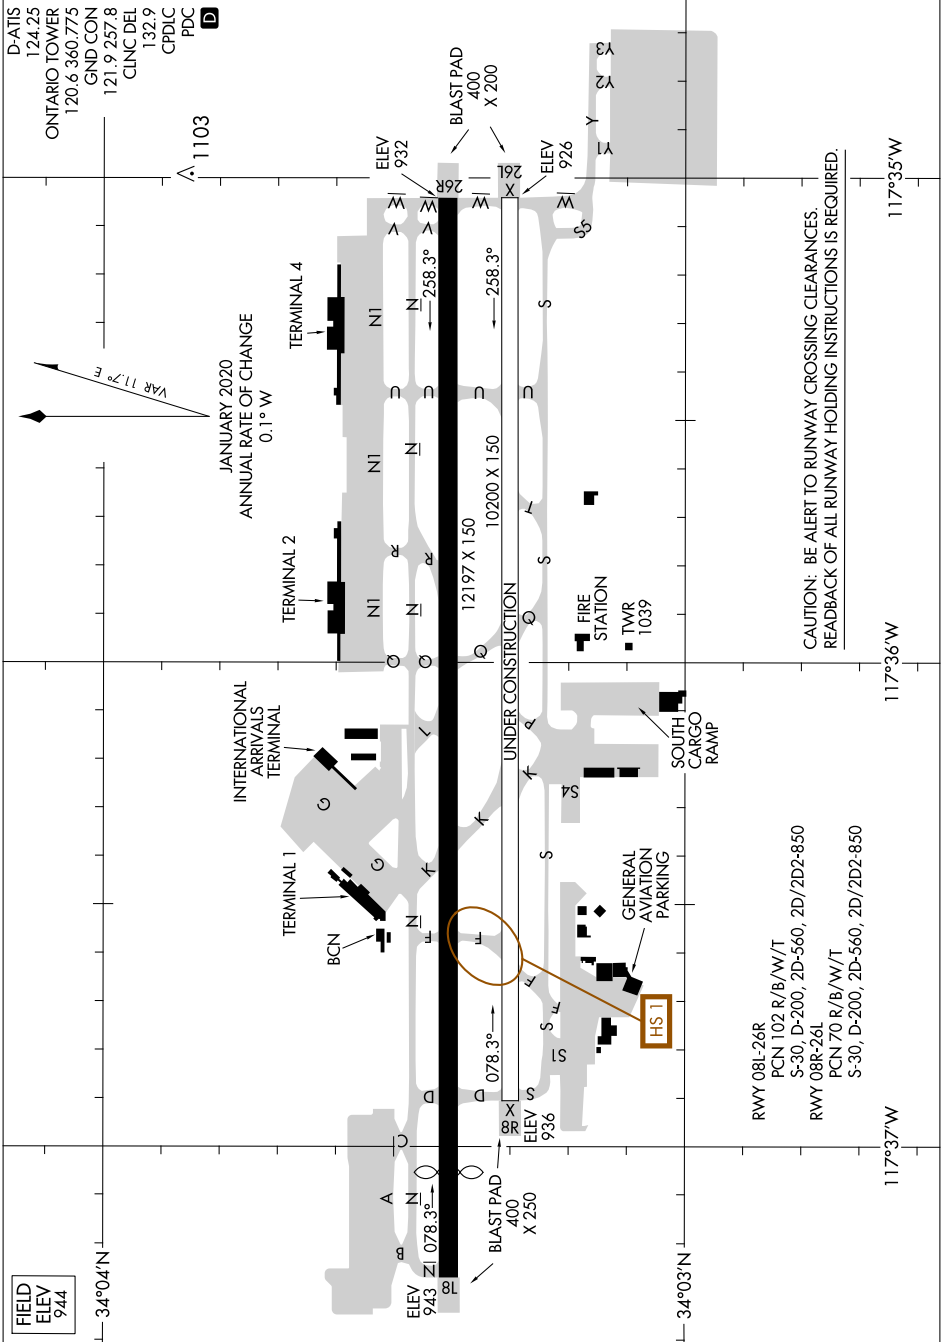

AIRPORT DIAGRAM

AL-965 (FAA)

ONTARIO INTL (ONT)
ONTARIO, CALIFORNIA

SW-3, 18 APR 2024 to 16 MAY 2024

CAUTION: BE ALERT TO RUNWAY CROSSING CLEARANCES.
READBACK OF ALL RUNWAY HOLDING INSTRUCTIONS IS REQUIRED.

FIELD
ELEV
944

AIRPORT DIAGRAM

ONTARIO, CALIFORNIA
ONTARIO INTL (ONT)

SW-3, 18 APR 2024 to 16 MAY 2024