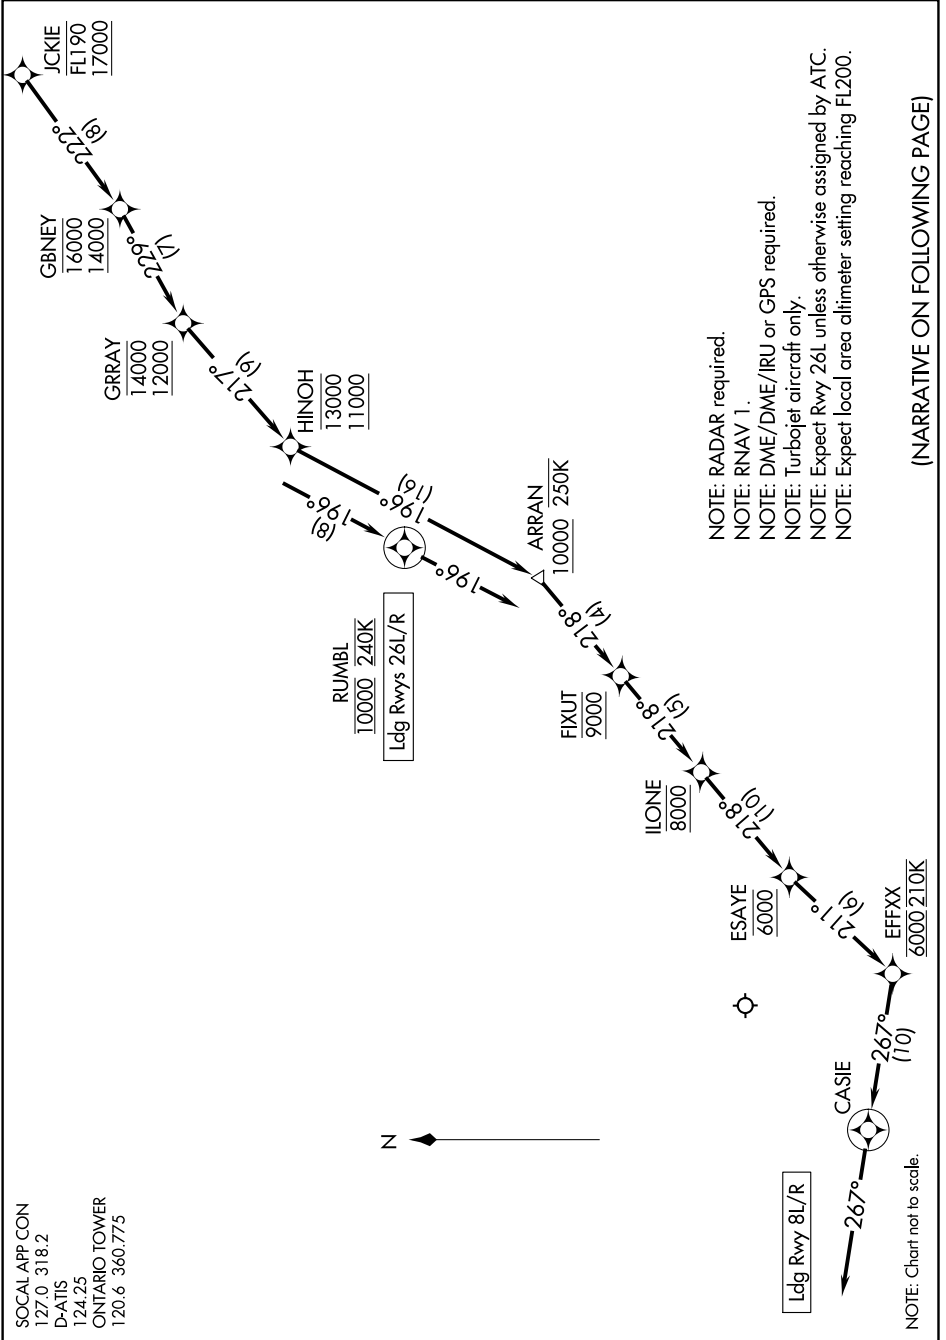

JCKIE TWO ARRIVAL (RNAV) Arrival Routes

AL-965 (FAA)

ONTARIO INTL (ONT)
ONTARIO, CALIFORNIA

SW-3, 18 APR 2024 to 16 MAY 2024

NOTE: RADAR required.
 NOTE: RNAV 1.
 NOTE: DME/DME/IRU or GPS required.
 NOTE: Turbojet aircraft only.
 NOTE: Expect Rwy 26L unless otherwise assigned by ATC.
 NOTE: Expect local area altimeter setting reaching FL200.

(NARRATIVE ON FOLLOWING PAGE)

SW-3, 18 APR 2024 to 16 MAY 2024

JCKIE TWO ARRIVAL (RNAV) Arrival Routes

ONTARIO, CALIFORNIA
ONTARIO INTL (ONT)