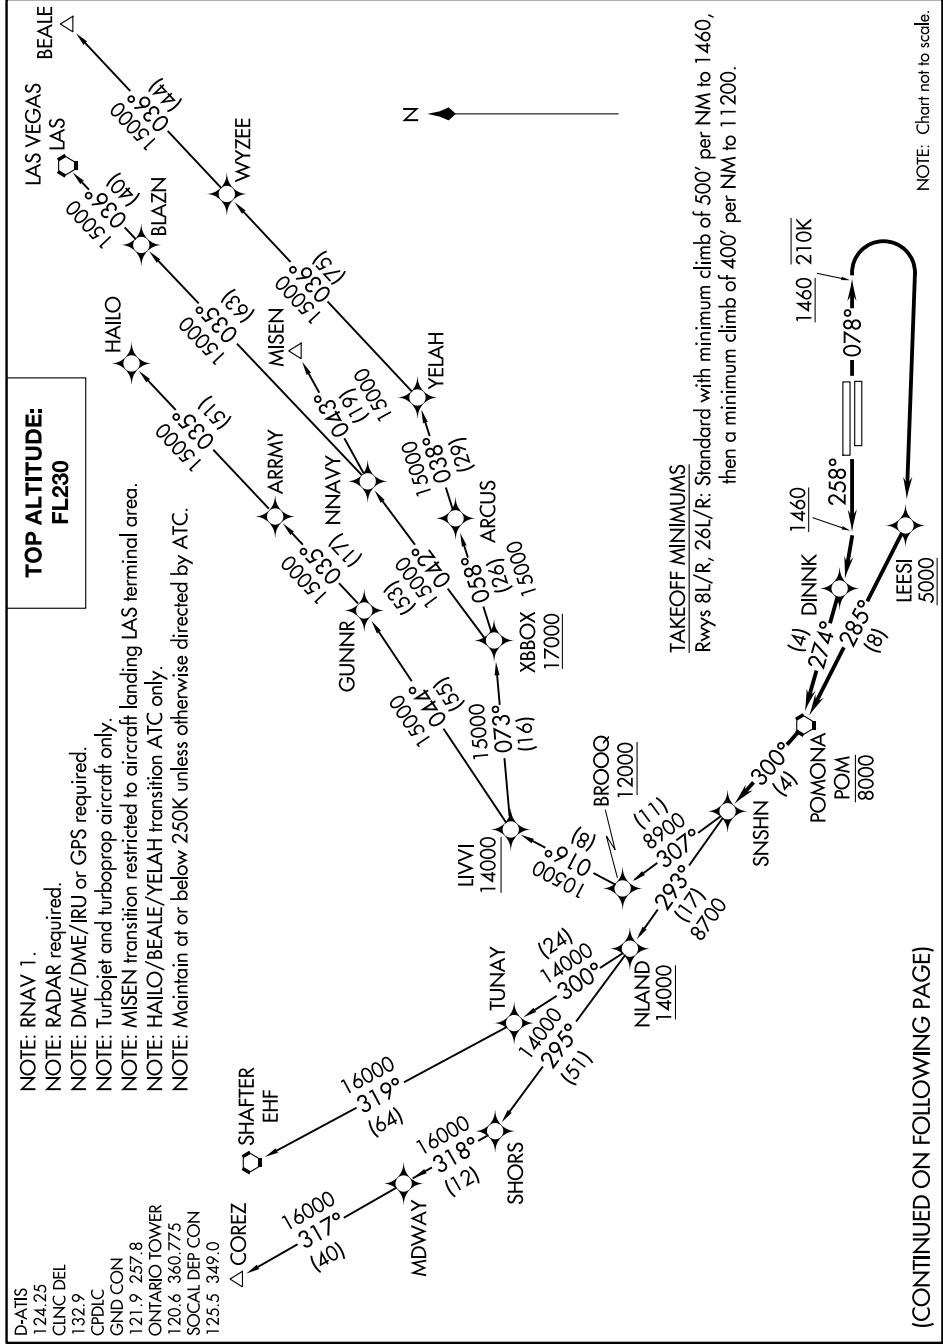

SW-3, 18 APR 2024 to 16 MAY 2024

D-ATIS 124.25  
 CLNC DEL 132.9  
 CPDLC 121.9 257.8  
 GND CON 120.6 360.775  
 ONTARIO TOWER 125.5 349.0  
 SOCIAL DEP CON

NOTE: RNAV 1.  
 NOTE: RADAR required.  
 NOTE: DME/DME/IRU or GPS required.  
 NOTE: Turbojet and turboprop aircraft only.  
 NOTE: MISEN transition restricted to aircraft landing LAS terminal area.  
 NOTE: HAILO/BEALE/YELAH transition ATC only.  
 NOTE: Maintain at or below 250K unless otherwise directed by ATC.

**TOP ALTITUDE:  
FL230**

(CONTINUED ON FOLLOWING PAGE)

NOTE: Chart not to scale.

SW-3, 18 APR 2024 to 16 MAY 2024