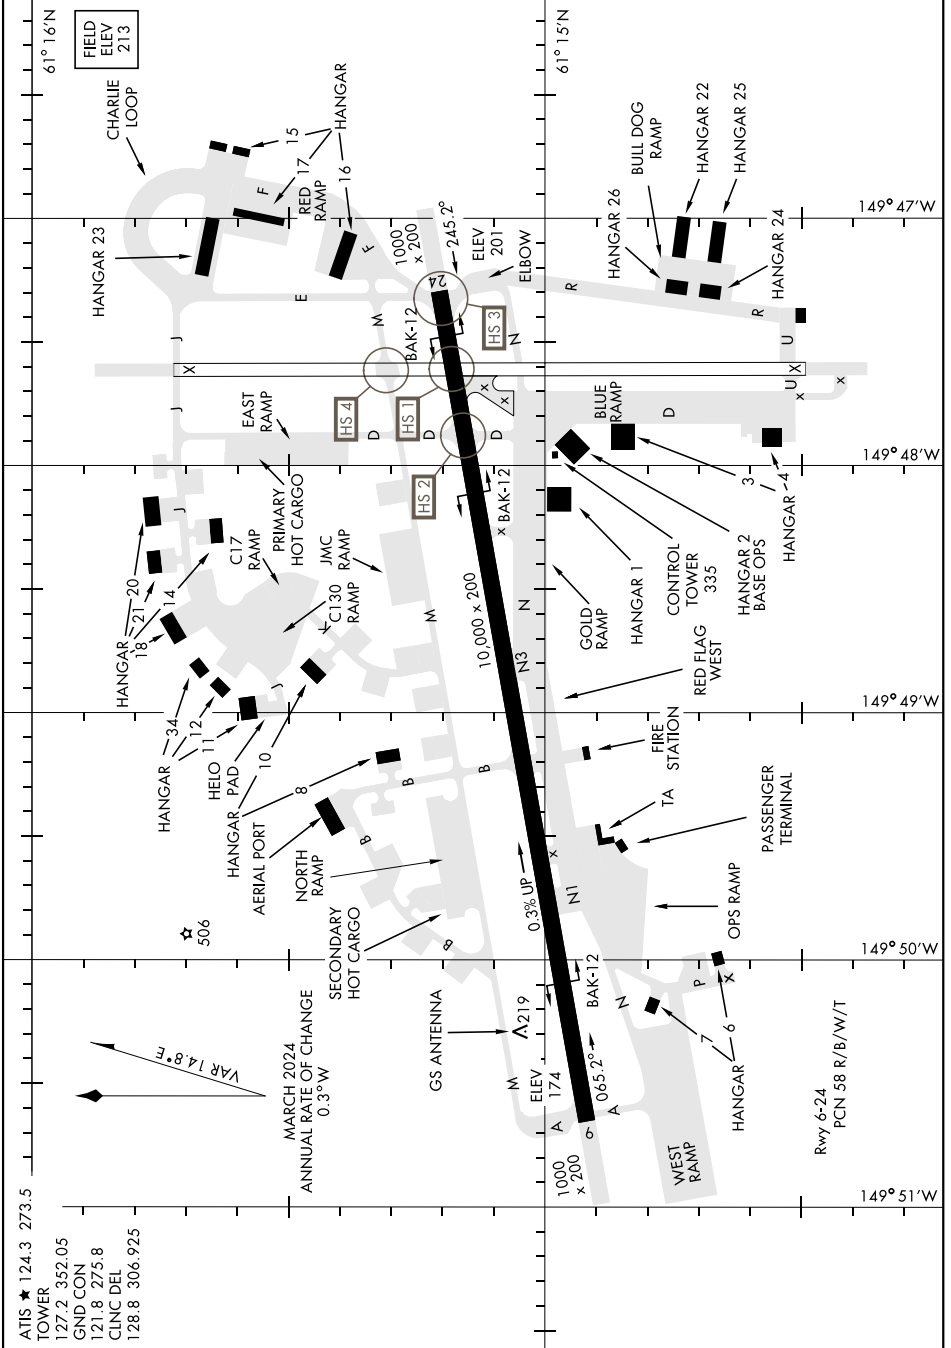

# AIRPORT DIAGRAM

[USAF]

ELMENDORF AFB (PAED)

ANCHORAGE, ALASKA

AK, 21 MAR 2024 to 16 MAY 2024

# AIRPORT DIAGRAM

ANCHORAGE, ALASKA

ELMENDORF AFB (PAED)