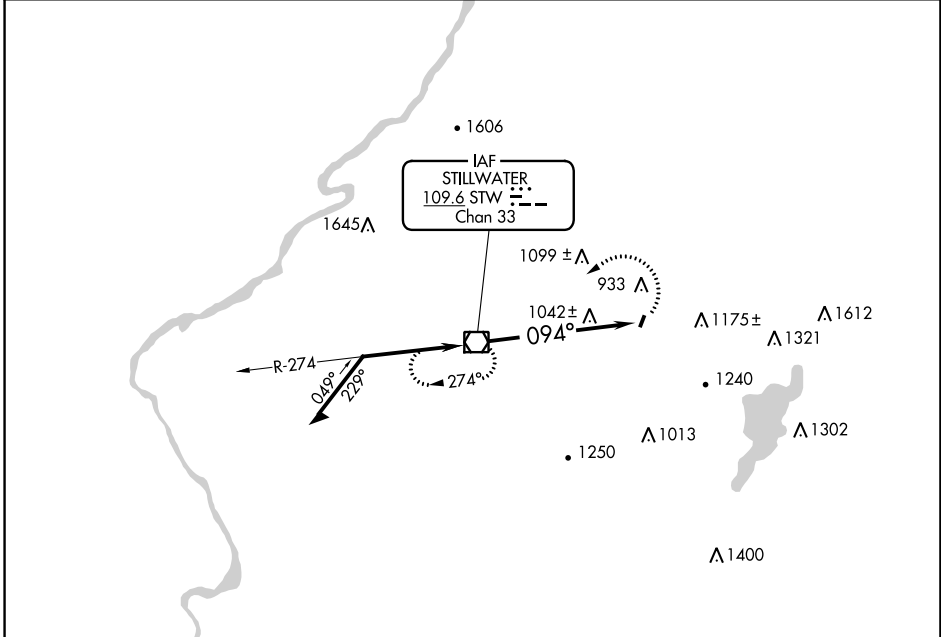

VOR/DME STW 109.6 Chan 33	APP CRS 094°	Rwy Idg TDZE Apt Elev	1981 N/A 583
---	------------------------	-----------------------------	---

VOR-A
AEROFLEX/ANDOVER (12N)

▼ When local altimeter setting not received, use Caldwell altimeter setting and increase MDA 120 feet. Procedure NA at night.
▲ MISSED APPROACH: Climbing left turn to 3000 direct STW VOR/DME and hold.

NEW YORK APP CON **127.6 379.9** UNICOM **122.8 (CTAF) 0**

NE-2, 18 APR 2024 to 16 MAY 2024

NE-2, 18 APR 2024 to 16 MAY 2024

CATEGORY	A	B	C	D	FAF to MAP 5.9 NM					
CIRCLING	1560-1¼		NA		Knots	60	90	120	150	180
	977 (1000-1¼)				Min:Sec	5:54	3:56	2:57	2:22	1:58