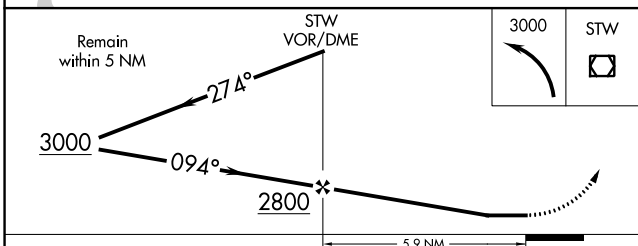

VOR/DME STW 109.6 Chan 33	APP CRS 094°	Rwy Idg TDZE Apt Elev	1981 N/A 583
---	------------------------	-----------------------------	---

VOR-A
AEROFLEX/ANDOVER (12N)

▼ When local altimeter setting not received, use Caldwell altimeter setting and increase MDA 120 feet. Procedure NA at night.
▲ MISSED APPROACH: Climbing left turn to 3000 direct STW VOR/DME and hold.

NEW YORK APP CON **127.6 379.9** UNICOM **122.8 (CTAF) 0**

NE-2, 18 APR 2024 to 16 MAY 2024

NE-2, 18 APR 2024 to 16 MAY 2024

CATEGORY	A	B	C	D	FAF to MAP 5.9 NM					
CIRCLING	1560-1¼		NA		Knots	60	90	120	150	180
	977 (1000-1¼)				Min:Sec	5:54	3:56	2:57	2:22	1:58