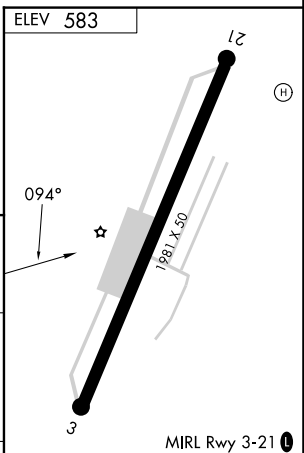

VOR/DME STW 109.6 Chan 33	APP CRS 094°	Rwy Idg TDZE Apt Elev	1981 N/A 583
---	------------------------	-----------------------------	---

VOR-A
AEROFLEX/ANDOVER (12N)

▼ When local altimeter setting not received, use Caldwell altimeter setting and increase MDA 120 feet. Procedure NA at night.
▲ MISSED APPROACH: Climbing left turn to 3000 direct STW VOR/DME and hold.

NEW YORK APP CON **127.6 379.9** UNICOM **122.8 (CTAF) 0**

NE-2, 18 APR 2024 to 16 MAY 2024

NE-2, 18 APR 2024 to 16 MAY 2024

CATEGORY	A	B	C	D	FAF to MAP 5.9 NM					
CIRCLING	1560-1¼		NA		Knots	60	90	120	150	180
	977 (1000-1¼)				Min:Sec	5:54	3:56	2:57	2:22	1:58