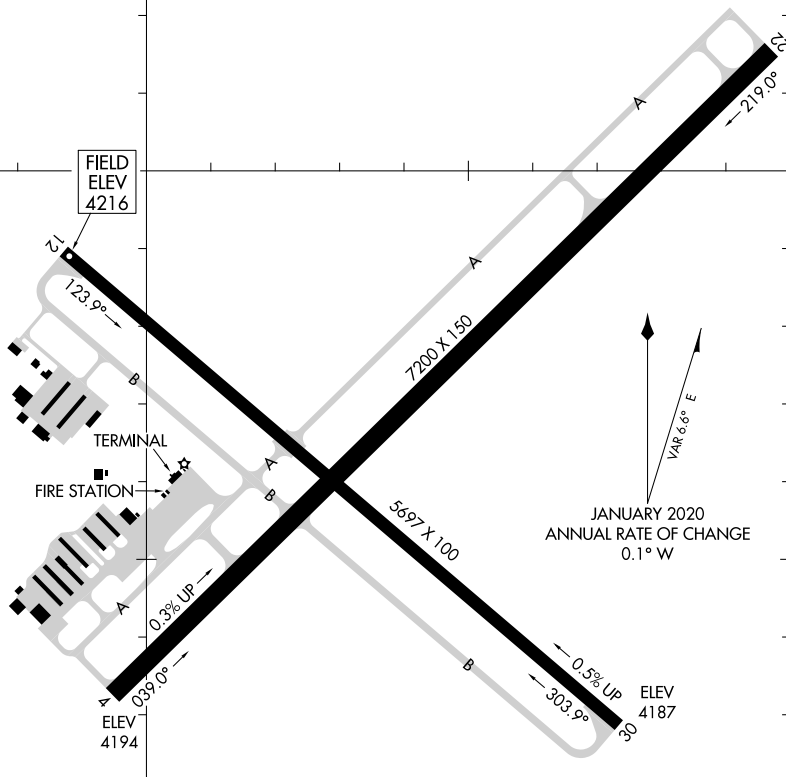

# AIRPORT DIAGRAM

AL-5144 (FAA)

CLOVIS RGNL (CVN)  
CLOVIS, NEW MEXICO

AWOS-3PT  
135.375  
CLNC DEL  
119.0  
CTAF/UNICOM  
122.8

103°05.0'W

103°04.0'W

SW-1, 18 APR 2024 to 16 MAY 2024

SW-1, 18 APR 2024 to 16 MAY 2024

JANUARY 2020  
 ANNUAL RATE OF CHANGE  
 0.1° W  
 VAR 6.6° E

RWY 04-22  
 PCN 17 F/C/X/T  
 S-45, D-57  
 RWY 08-26  
 PCN 3 F/D/X/T  
 RWY 12-30  
 S-42, D-50

34°26.0'N

34°25.0'N