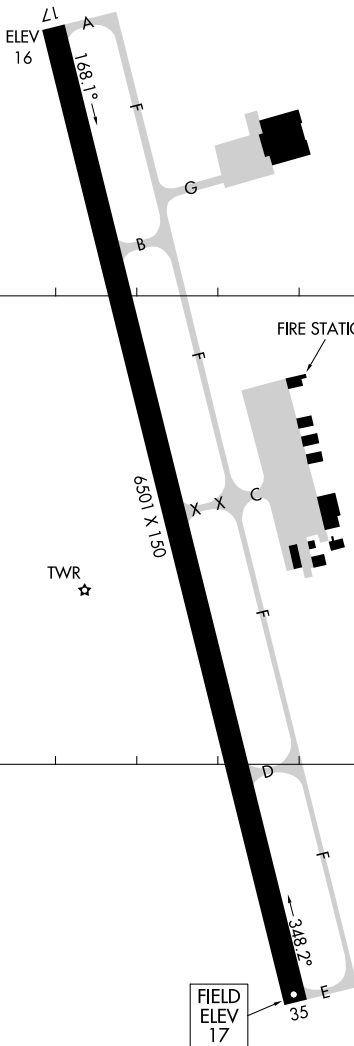

23222

AIRPORT DIAGRAM

AL-5404 (FAA)

TRENT LOTT INTL (PQL)
PASCAGOULA, MISSISSIPPI

ATIS
135.175
TRENT LOTT TOWER ★
118.575
GND CON
121.725
CLNC DEL
121.725

RWY 17-35
PCN 57 F/C/X/T
D-196, 2D-315, 2D/2D2-753

CAUTION: BE ALERT TO RUNWAY CROSSING CLEARANCES.
READEBACK OF ALL RUNWAY HOLDING INSTRUCTIONS IS REQUIRED.

88°32.0'W

88°31.5'W

AIRPORT DIAGRAM

23222

PASCAGOULA, MISSISSIPPI
TRENT LOTT INTL (PQL)

SC-4, 18 APR 2024 to 16 MAY 2024