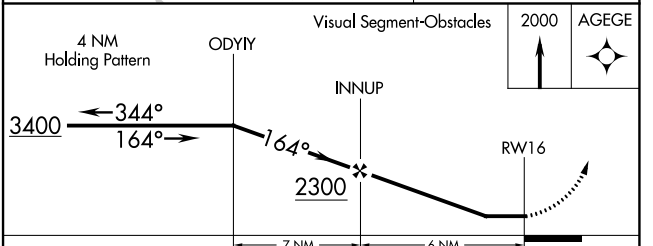

APP CRS 164°	Rwy Idg 5501
	TDZE 359
	Apt Elev 359

RNAV (GPS) RWY 16

HOPE MUNI (M18)

RNP APCH.		MISSED APPROACH: Climb to 2000 direct AGEGE and hold.
<p>▼ Use Texarkana altimeter setting. Rwy 16 helicopter visibility reduction below ¾ SM NA. Circling Rwy 4, 22, 34 NA at night.</p> <p>▲ NA</p>		
TXK ASOS 120.2	FORT WORTH CENTER 123.925 269.475	UNICOM 122.8 (CTAF) 0

SC-1, 18 APR 2024 to 16 MAY 2024

SC-1, 18 APR 2024 to 16 MAY 2024

CATEGORY	A	B	C	D
LNAV MDA	920-1	561 (600-1)	920-1½ 561 (600-1½)	920-1¾ 561 (600-1¾)
C CIRCLING	920-1 561 (600-1)	940-1 581 (600-1)	940-1½ 581 (600-1½)	1100-2½ 741 (800-2½)