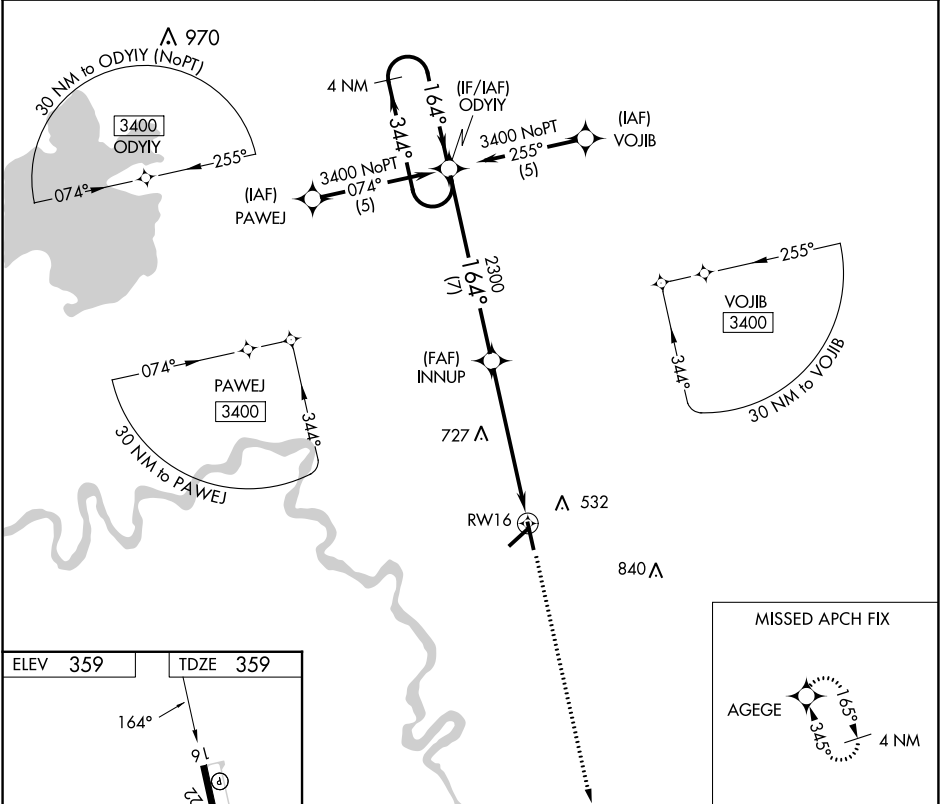

APP CRS 164°	Rwy Idg 5501
	TDZE 359
	Apt Elev 359

RNAV (GPS) RWY 16

HOPE MUNI (M18)

RNP APCH.		MISSED APPROACH: Climb to 2000 direct AGEGE and hold.
<p>▼ Use Texarkana altimeter setting. Rwy 16 helicopter visibility reduction below ¾ SM NA. Circling Rwy 4, 22, 34 NA at night.</p> <p>▲ NA</p>		
TXK ASOS 120.2	FORT WORTH CENTER 123.925 269.475	UNICOM 122.8 (CTAF) 0

SC-1, 18 APR 2024 to 16 MAY 2024

SC-1, 18 APR 2024 to 16 MAY 2024

CATEGORY	A	B	C	D
LNAV MDA	920-1	561 (600-1)	920-1½ 561 (600-1½)	920-1¾ 561 (600-1¾)
C CIRCLING	920-1 561 (600-1)	940-1 581 (600-1)	940-1½ 581 (600-1½)	1100-2½ 741 (800-2½)