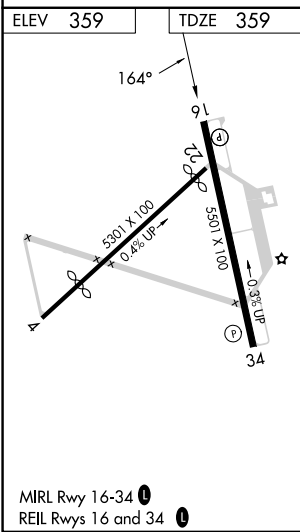

APP CRS 164°	Rwy Idg 5501
	TDZE 359
	Apt Elev 359

RNAV (GPS) RWY 16

HOPE MUNI (M18)

RNP APCH.		MISSED APPROACH: Climb to 2000 direct AGEGE and hold.
<p>▼ Use Texarkana altimeter setting. Rwy 16 helicopter visibility reduction below ¾ SM NA. Circling Rwy 4, 22, 34 NA at night.</p> <p>▲ NA</p>		
TXK ASOS 120.2	FORT WORTH CENTER 123.925 269.475	UNICOM 122.8 (CTAF) 0

SC-1, 18 APR 2024 to 16 MAY 2024

SC-1, 18 APR 2024 to 16 MAY 2024

CATEGORY	A	B	C	D
LNAV MDA	920-1	561 (600-1)	920-1½ 561 (600-1½)	920-1¾ 561 (600-1¾)
C CIRCLING	920-1 561 (600-1)	940-1 581 (600-1)	940-1½ 581 (600-1½)	1100-2½ 741 (800-2½)