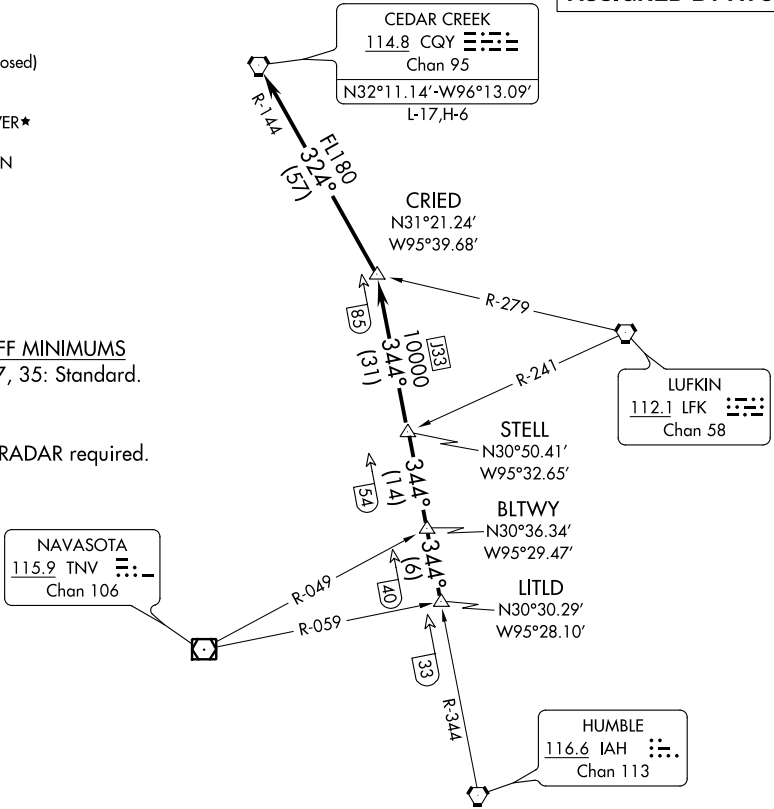

ATIS ★  
 118.125  
 CLNC DEL  
 121.4  
 CLNC DEL  
 119.25 (when twr closed)  
 GND CON  
 121.4  
 SUGAR LAND TOWER★  
 118.65 (CTAF)  
 HOUSTON DEP CON  
 123.8 257.7

**TOP ALTITUDE:  
ASSIGNED BY ATC**

TAKEOFF MINIMUMS  
Rwys 17, 35: Standard.

NOTE: RADAR required.

SC-5, 18 APR 2024 to 16 MAY 2024

SC-5, 18 APR 2024 to 16 MAY 2024

(NARRATIVE ON FOLLOWING PAGE)

NOTE: Chart not to scale.