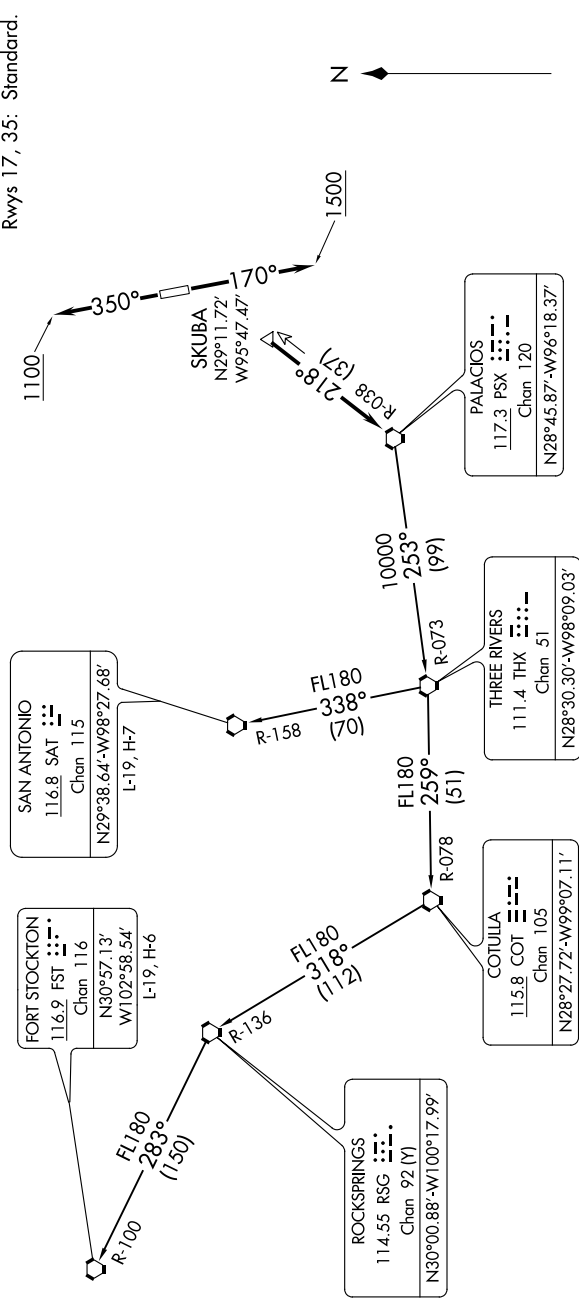

# PALACIOS THREE DEPARTURE

TOP ALTITUDE:  
ASSIGNED BY ATC

RADAR and DME required.

TAKEOFF MINIMUMS  
Rwys 17, 35: Standard.

- ATIS ★
- 118.125
- CLNC DEL
- 121.4
- CLNC DEL
- 119.25 (when twr closed)
- GND CON
- 121.4
- SUGAR LAND TOWER ★
- 118.65 (CTAF)
- HOUSTON DEP CON
- 123.8 257.7

(NARRATIVE ON FOLLOWING PAGE)

NOTE: Chart not to scale.

# PALACIOS THREE DEPARTURE