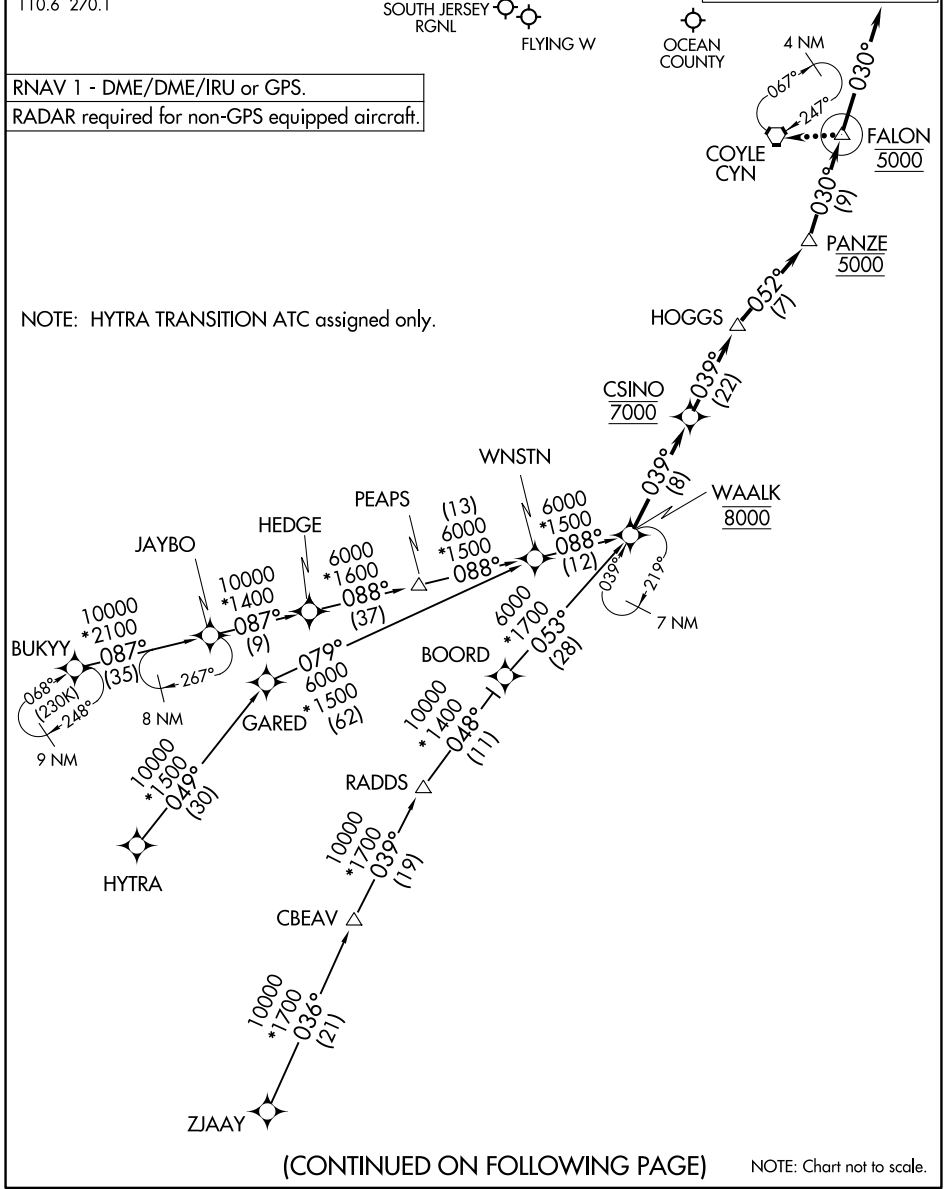

WAALK TWO ARRIVAL (RNAV)

TOMS RIVER, NEW JERSEY

ATLANTIC CITY APP CON
 124.6 327.125
 MC GUIRE APP CON
 126.475 363.8
 KNEL ATIS
 276.525
 KWRI ATIS
 110.6 270.1

RNAV 1 - DME/DME/IRU or GPS.
 RADAR required for non-GPS equipped aircraft.

NOTE: HYTRA TRANSITION ATC assigned only.

(CONTINUED ON FOLLOWING PAGE)

NOTE: Chart not to scale.

WAALK TWO ARRIVAL (RNAV)

TOMS RIVER, NEW JERSEY

NE-2, 18 APR 2024 to 16 MAY 2024

NE-2, 18 APR 2024 to 16 MAY 2024