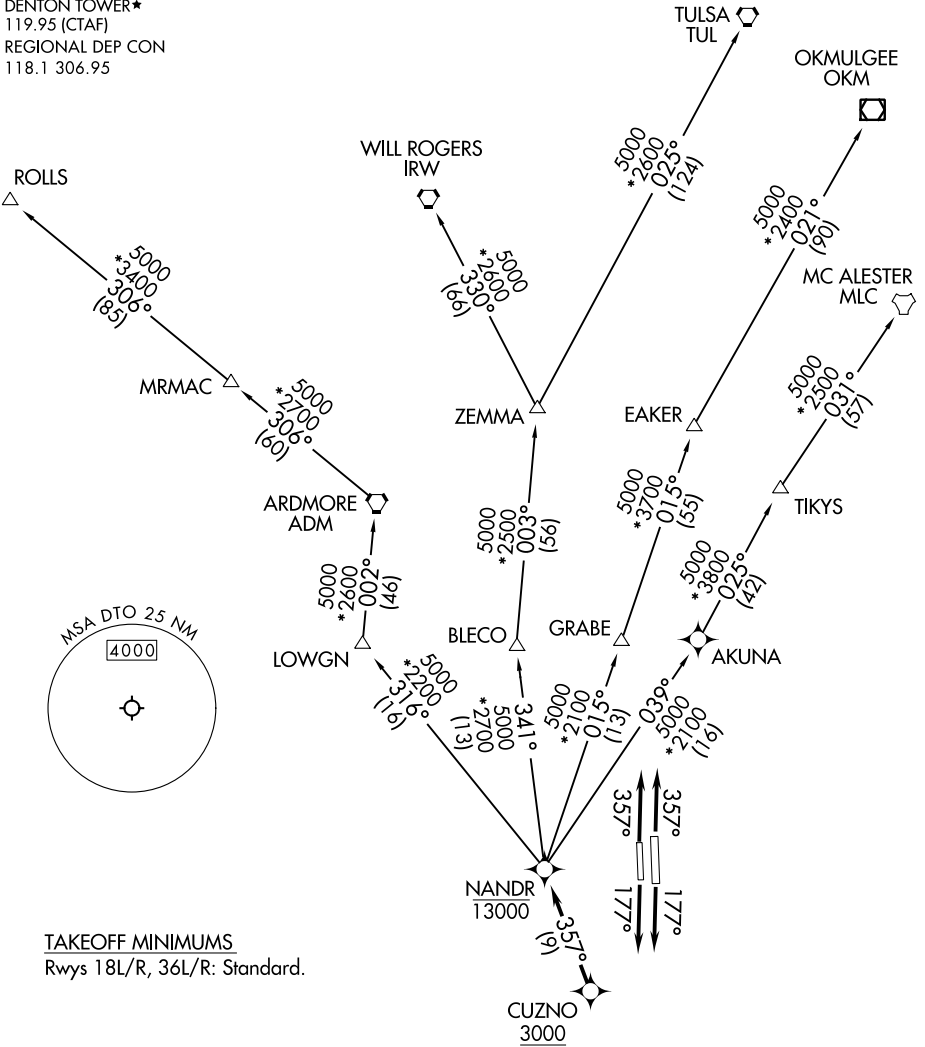

NANDR TWO DEPARTURE (RNAV)

CLNC DEL
123.95
GND CON
123.95
DENTON TOWER*
119.95 (CTAF)
REGIONAL DEP CON
118.1 306.95

RNAV 1 - DME/DME/IRU or GPS.

RADAR required.

**TOP ALTITUDE:
ASSIGNED BY ATC**

SC-2, 18 APR 2024 to 16 MAY 2024

SC-2, 18 APR 2024 to 16 MAY 2024

(NARRATIVE ON FOLLOWING PAGE)

NOTE: Chart not to scale.

NANDR TWO DEPARTURE (RNAV)