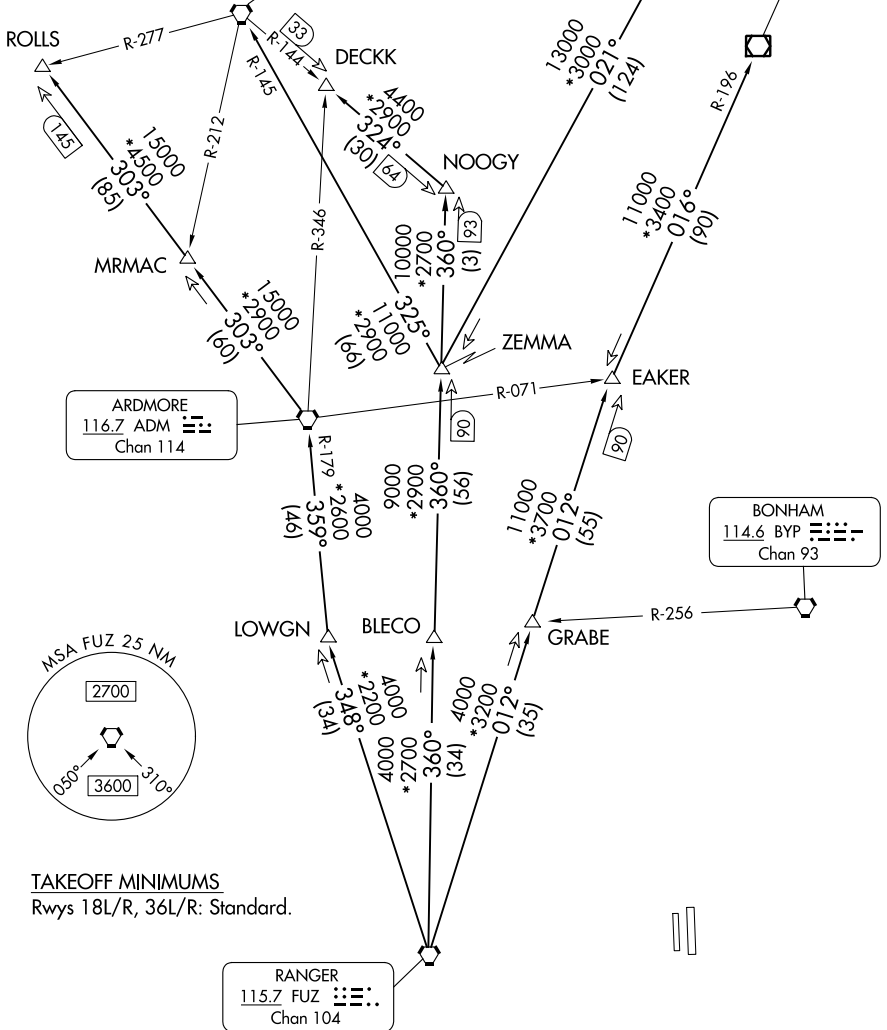

TEXOMA FIVE DEPARTURE

REGIONAL DEP CON
 118.1 306.95
 CLNC DEL
 123.95
 GND CON
 123.95
 DENTON TOWER★
 119.95 (CTAF)

**TOP ALTITUDE:
 ASSIGNED BY ATC**

TULSA
 114.4 TUL :...:
 Chan 91

RADAR and DME required.

WILL ROGERS
 114.1 IRW :...:
 Chan 88

OKMULGEE
 114.9 OKM :...:
 Chan 96

ARDMORE
 116.7 ADM :...:
 Chan 114

BONHAM
 114.6 BYP :...:
 Chan 93

RANGER
 115.7 FUZ :...:
 Chan 104

SC-2, 18 APR 2024 to 16 MAY 2024

SC-2, 18 APR 2024 to 16 MAY 2024

NOTE: Chart not to scale.

(CONTINUED ON FOLLOWING PAGE)

TEXOMA FIVE DEPARTURE