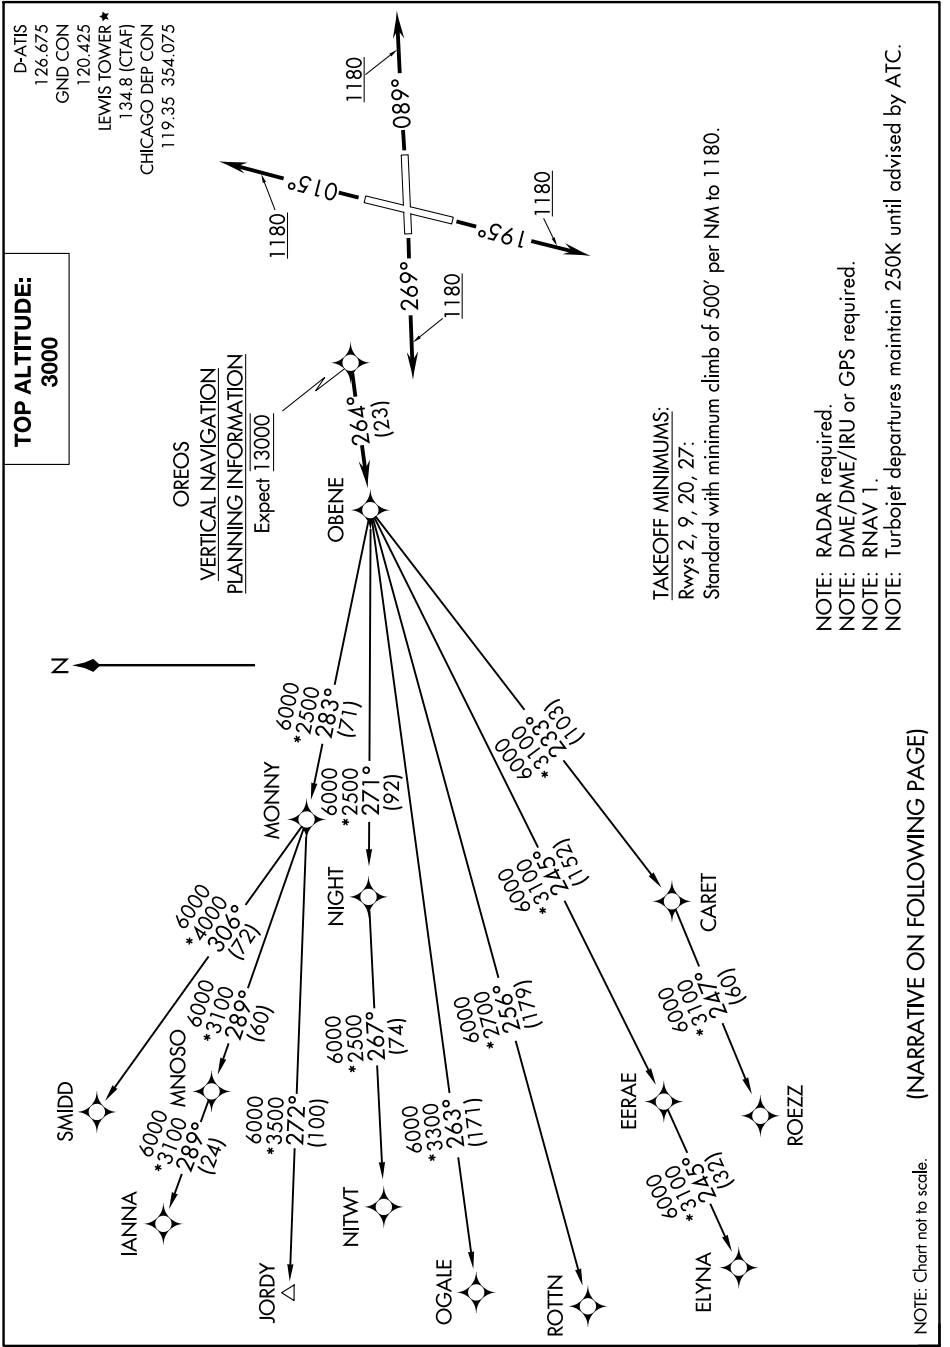

(OBENE3.OBENE) 22363

OBENE THREE DEPARTURE (RNAV) AL-6063 (FAA)

LEWIS UNIVERSITY (LOT)
CHICAGO/ROMEOVILLE, ILLINOIS

EC-3, 18 APR 2024 to 16 MAY 2024

OBENE THREE DEPARTURE (RNAV)
(OBENE3.OBENE) 08NOV18

CHICAGO/ROMEOVILLE, ILLINOIS
LEWIS UNIVERSITY (LOT)

(NARRATIVE ON FOLLOWING PAGE)

NOTE: Chart not to scale.

EC-3, 18 APR 2024 to 16 MAY 2024