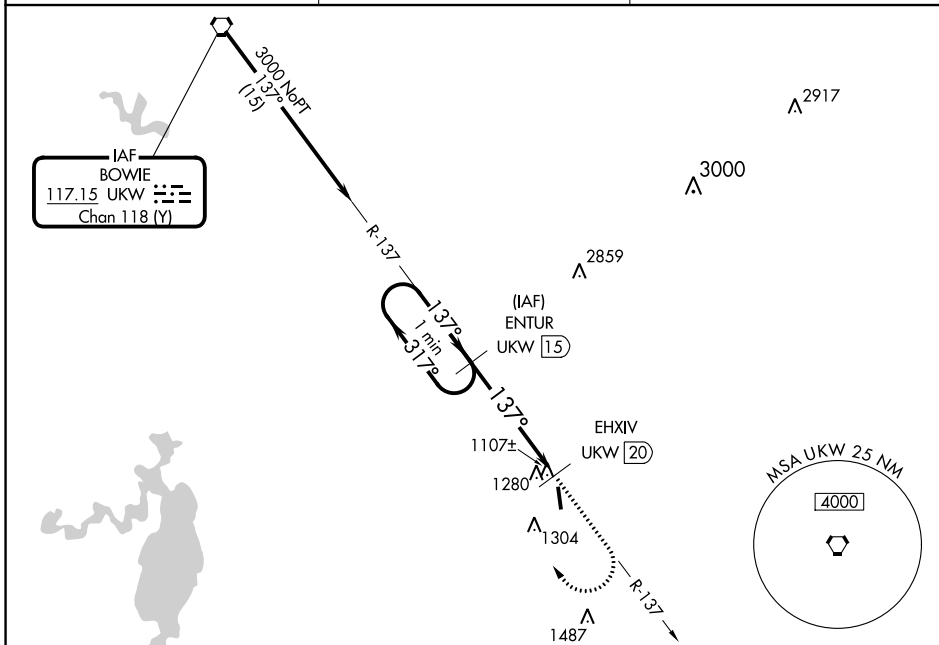

VORTAC UKW 117.15 Chan 118 (Y)	APP CRS 137°	Rwy Idg 4200 TDZE 1047 Apt Elev 1047
--	------------------------	---

VOR/DME RWY 17

DECATUR MUNI (LUD)

▼ When local altimeter setting not received, use Fort Worth
▲ NA Meacham Intl altimeter setting. MISSED APPROACH: Climb to 2400 then climbing right turn to 3100 via UKW R-137 to ENTUR/1.5 DME and hold.

AWOS-3
118.225

REGIONAL APP CON
118.1 306.95

UNICOM
122.8(CTAF) 0

CATEGORY	A	B	C	D
S-17	1700-1 653 (700-1)	1700-1¼ 653 (700-1¼)		NA
C CIRCLING	1800-1 753 (800-1)	1800-1¼ 753 (800-1¼)		NA