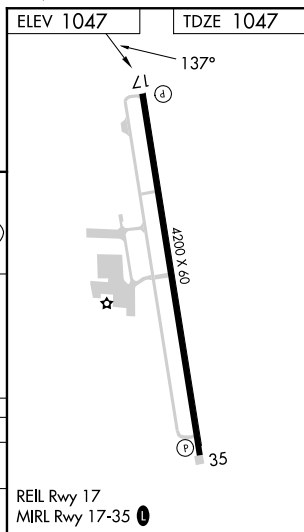

VORTAC UKW 117.15 Chan 118 (Y)	APP CRS 137°	Rwy Idg 4200 TDZE 1047 Apt Elev 1047

VOR/DME RWY 17

DECATUR MUNI (LUD)

▼ When local altimeter setting not received, use Fort Worth
▲ NA Meacham Intl altimeter setting. MISSED APPROACH: Climb to 2400 then climbing right turn to 3100 via UKW R-137 to ENTUR/1.5 DME and hold.

AWOS-3
118.225

REGIONAL APP CON
118.1 306.95

UNICOM
122.8(CTAF) 0

CATEGORY	A	B	C	D
S-17	1700-1 653 (700-1)	1700-1¼ 653 (700-1¼)		NA
C CIRCLING	1800-1 753 (800-1)	1800-1¼ 753 (800-1¼)		NA