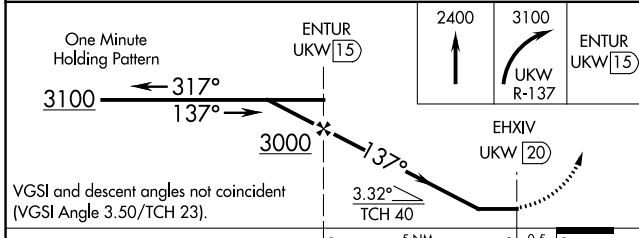

VORTAC UKW 117.15 Chan 118 (Y)	APP CRS 137°	Rwy Idg 4200 TDZE 1047 Apt Elev 1047

VOR/DME RWY 17

DECATUR MUNI (LUD)

▼ When local altimeter setting not received, use Fort Worth
▲ NA Meacham Intl altimeter setting. MISSED APPROACH: Climb to 2400 then climbing right turn to 3100 via UKW R-137 to ENTUR/1.5 DME and hold.

AWOS-3
118.225

REGIONAL APP CON
118.1 306.95

UNICOM
122.8(CTAF) 0

CATEGORY	A	B	C	D
S-17	1700-1 653 (700-1)	1700-1¼ 653 (700-1¼)		NA
C CIRCLING	1800-1 753 (800-1)	1800-1¼ 753 (800-1¼)		NA