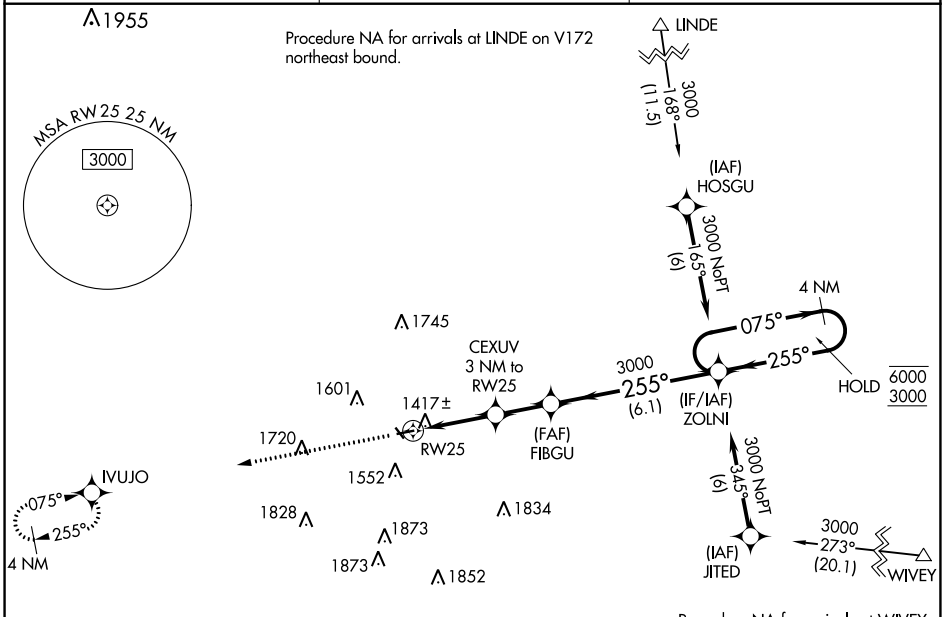

WAAS CH 87141 W25A	APP CRS 255°	Rwy Idg TDZE Apt Elev	3400 1364 1364
--	------------------------	-----------------------------	---

RNAV (GPS) RWY 25

GREENFIELD MUNI (GFZ)

RNP APCH.	Circling Rwy 14, 32 NA at night. Baro-VNAV NA. Use Creston altimeter setting.	MISSED APPROACH: Climb to 3000 direct IVUJO and hold.
▽ ▲ NA		

CSQ AWOS-3 124.75	MINNEAPOLIS CENTER 125.65 306.95	CTAF 122.90
-----------------------------	--	-----------------------

ELEV 1364	D	TDZE 1364
-----------	----------	-----------

CATEGORY	A	B	C	D
LPV DA		1666-1 302 (400-1)		NA
LNAV/VNAV DA		1666-1 302 (400-1)		NA
LNAV MDA		1720-1 356 (400-1)		NA
C CIRCLING	1900-1 536 (600-1)	2080-1 716 (800-1)	2260-2¾ 896 (900-2¾)	NA

NC-3, 18 APR 2024 to 16 MAY 2024

NC-3, 18 APR 2024 to 16 MAY 2024