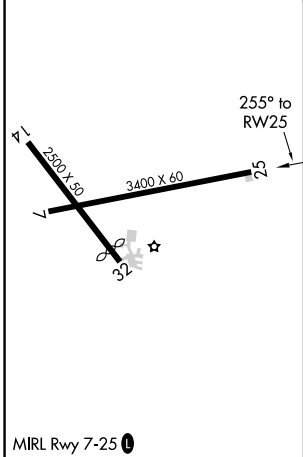

CATEGORY	A	B	C	D
LPV DA		1666-1 302 (400-1)		NA
LNAV/VNAV DA		1666-1 302 (400-1)		NA
LNAV MDA		1720-1 356 (400-1)		NA
C CIRCLING	1900-1 536 (600-1)	2080-1 716 (800-1)	2260-2¾ 896 (900-2¾)	NA

NC-3, 18 APR 2024 to 16 MAY 2024

NC-3, 18 APR 2024 to 16 MAY 2024