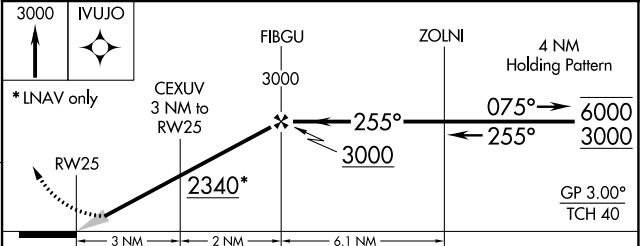

CATEGORY	A	B	C	D
LPV DA		1666-1 302 (400-1)		NA
LNAV/VNAV DA		1666-1 302 (400-1)		NA
LNAV MDA		1720-1 356 (400-1)		NA
C CIRCLING	1900-1 536 (600-1)	2080-1 716 (800-1)	2260-2¾ 896 (900-2¾)	NA

NC-3, 18 APR 2024 to 16 MAY 2024

NC-3, 18 APR 2024 to 16 MAY 2024