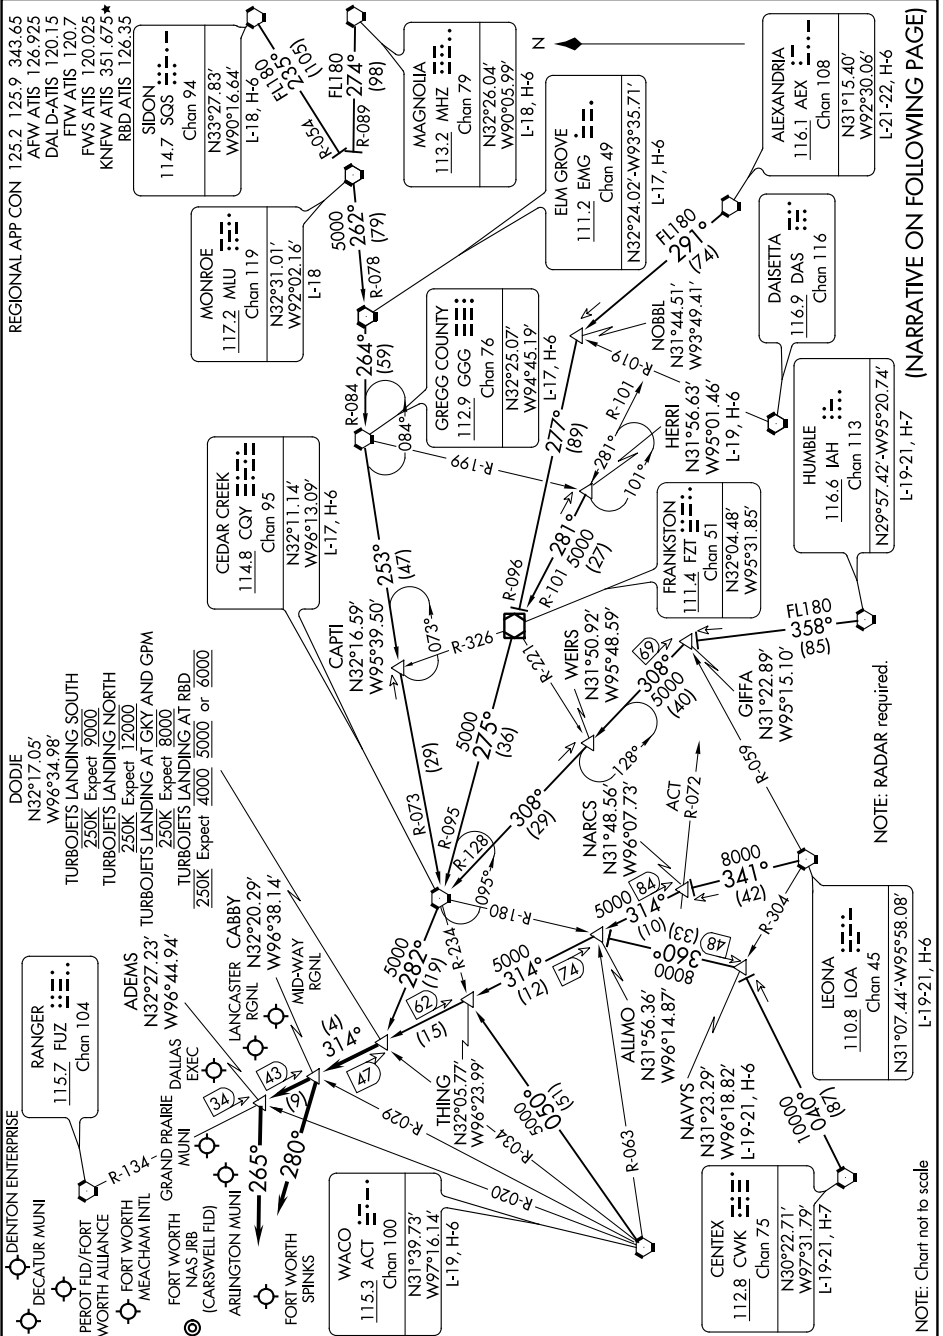

DODJE SIX ARRIVAL

DALLAS-FORT WORTH, TEXAS

SC-2, 18 APR 2024 to 16 MAY 2024

(NARRATIVE ON FOLLOWING PAGE)

NOTE: RADAR required.

NOTE: Chart not to scale

DODJE SIX ARRIVAL

(DODJE.DODJE6) 21MAY20

DALLAS-FORT WORTH, TEXAS

SC-2, 18 APR 2024 to 16 MAY 2024