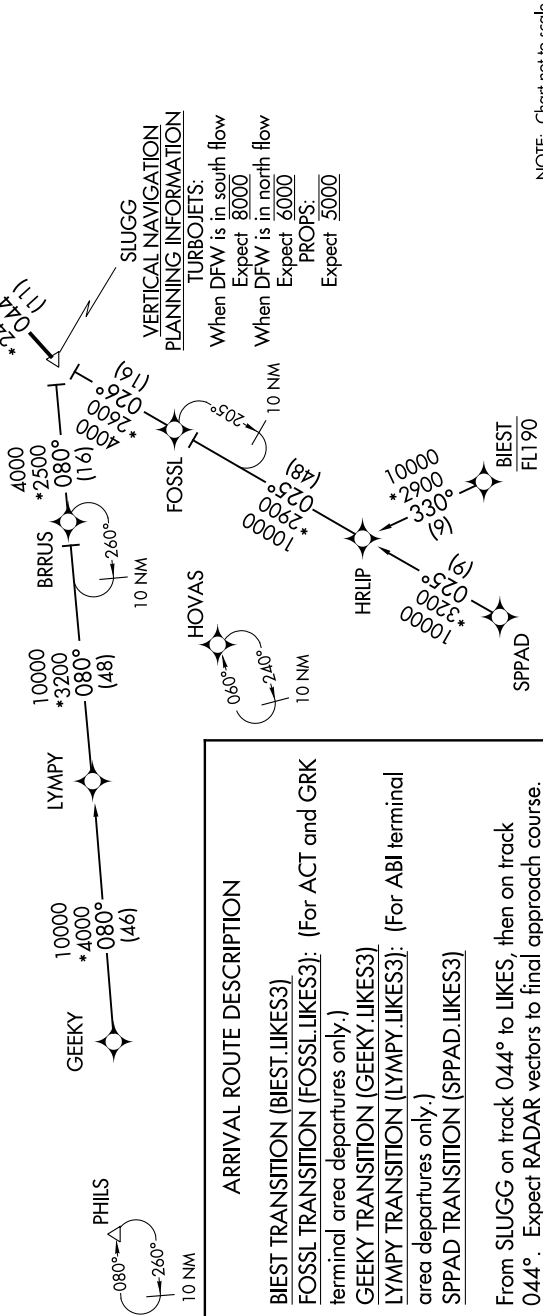

# LIKES THREE ARRIVAL (RNAV)

FORT WORTH, TEXAS

SC-2, 18 APR 2024 to 16 MAY 2024

REGIONAL APP CON  
 135.975 125.8 257.95  
 AFW ATIS  
 126.925  
 FTW ATIS  
 120.7  
 KNFW ATIS\*  
 351.675

NOTE: RADAR required.  
 NOTE: RNAV 1.  
 NOTE: DME/DME/IRU or GPS required.

NOTE: Chart not to scale.

SC-2, 18 APR 2024 to 16 MAY 2024

# LIKES THREE ARRIVAL (RNAV)

FORT WORTH, TEXAS