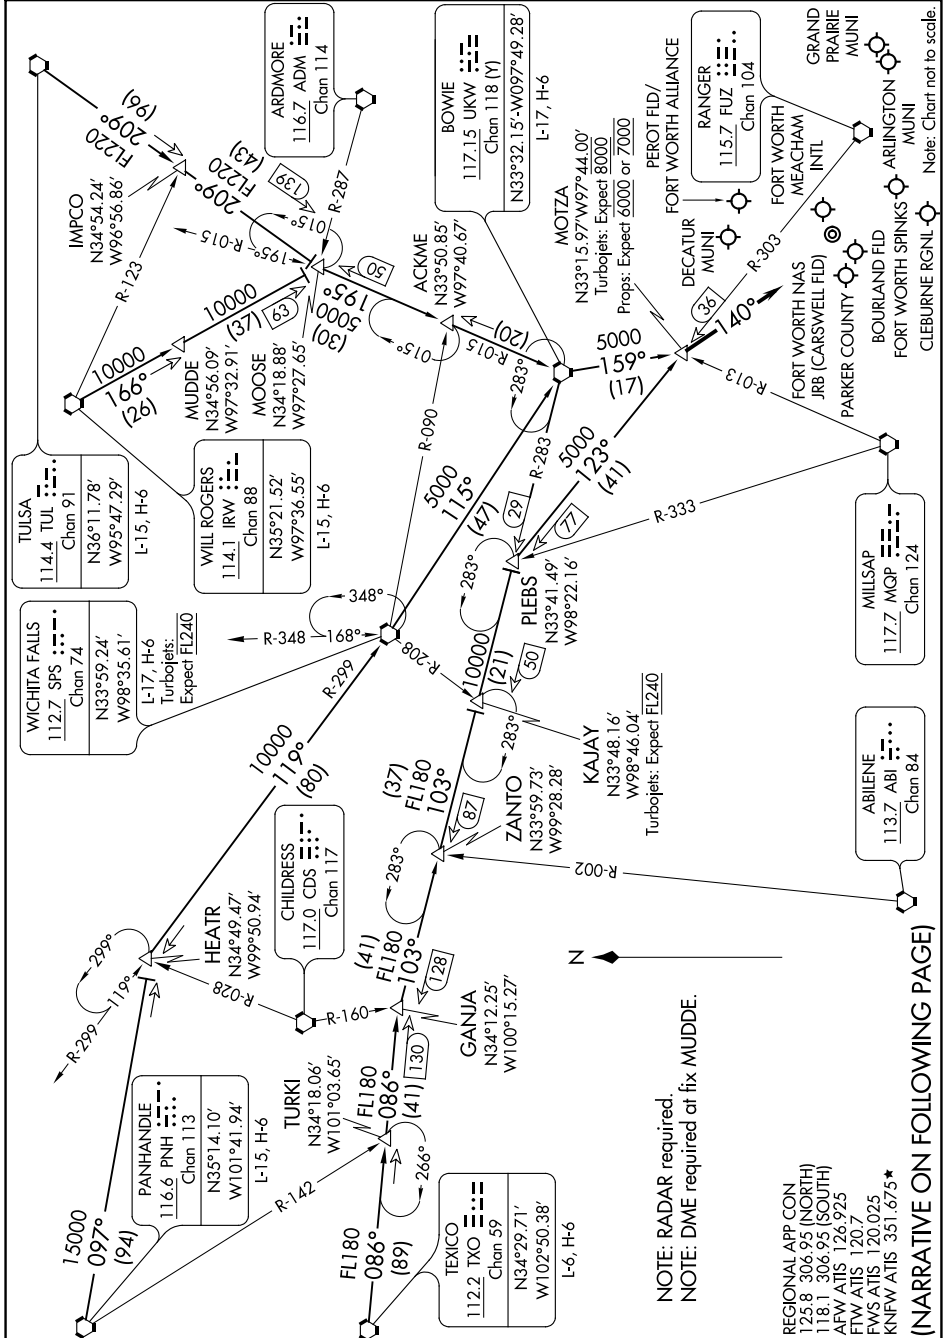

MOTZA ONE ARRIVAL

FORT WORTH, TEXAS

SC-2, 18 APR 2024 to 16 MAY 2024

SC-2, 18 APR 2024 to 16 MAY 2024

MOTZA ONE ARRIVAL

(MOTZA.MOTZA1) 17JUN21

FORT WORTH, TEXAS