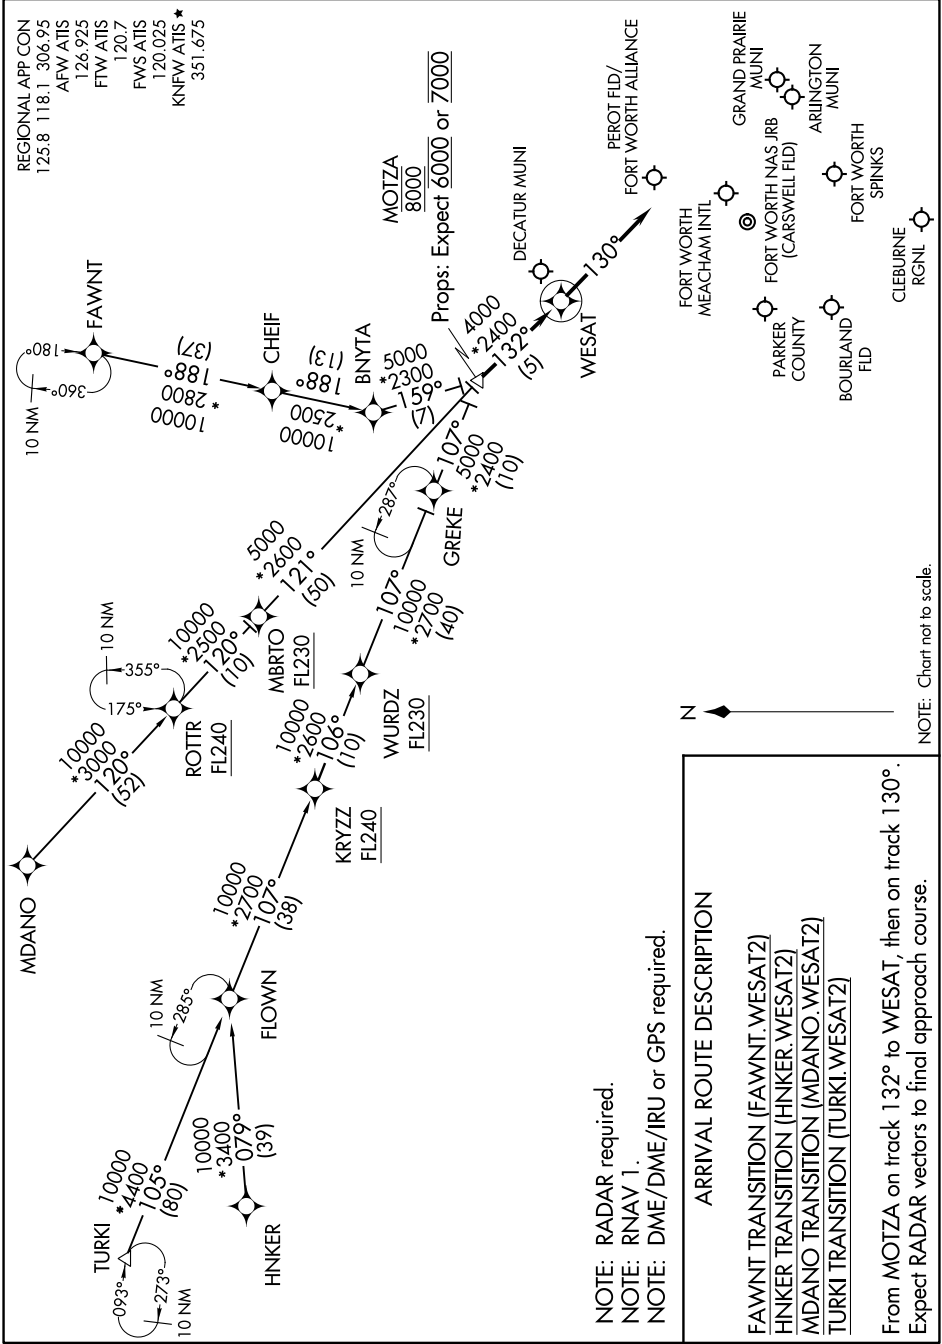

WESAT TWO ARRIVAL (RNAV)

DALLAS-FORT WORTH, TEXAS

SC-2, 18 APR 2024 to 16 MAY 2024

NOTE: Chart not to scale.

SC-2, 18 APR 2024 to 16 MAY 2024

WESAT TWO ARRIVAL (RNAV)

DALLAS-FORT WORTH, TEXAS