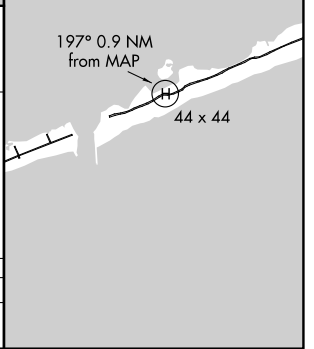

COPTER RNAV (GPS) 190° SOUTHAMPTON (87N)

APP CRS 190°	Rwy Idg Sfc Elev Apt Elev	N/A 39 5
------------------------	---------------------------------	-------------------------------------

RNP APCH.	MISSED APPROACH: Climbing right turn to 2000 direct BEADS and hold.
<p>▲ NA Procedure NA at night. Use Westhampton Beach altimeter setting.</p>	

COPTER RNAV (GPS) 190°