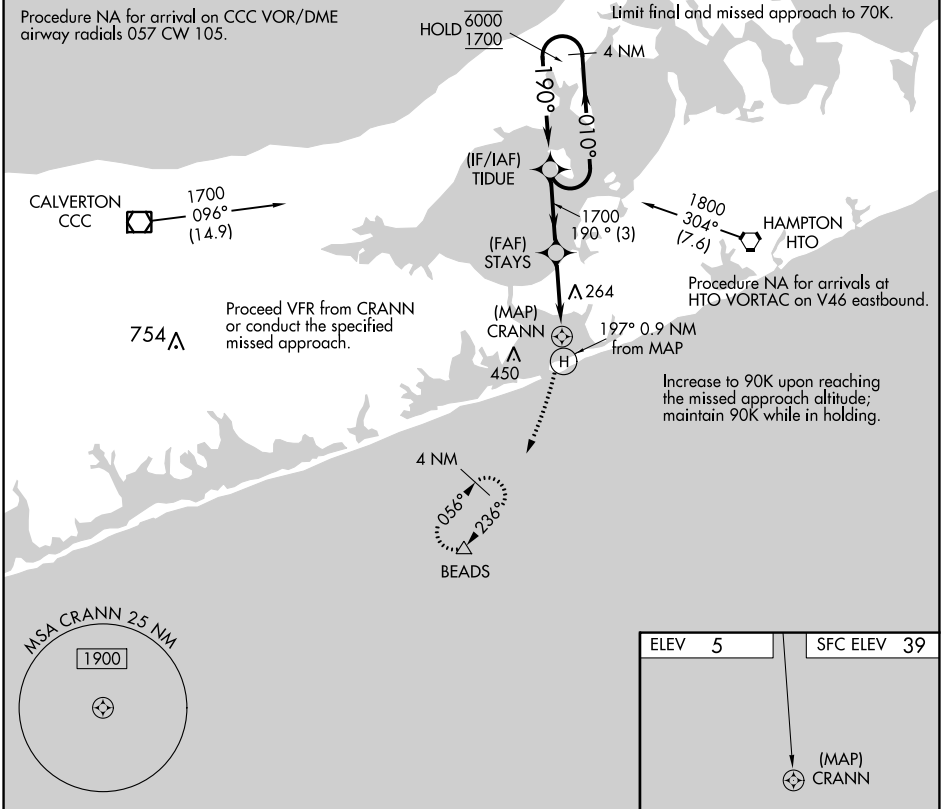

COPTER RNAV (GPS) 190° SOUTHAMPTON (87N)

APP CRS 190°	Rwy Idg Sfc Elev Apt Elev	N/A 39 5
------------------------	---------------------------------	-------------------------------------

RNP APCH.	MISSED APPROACH: Climbing right turn to 2000 direct BEADS and hold.
<p>▲ NA Procedure NA at night. Use Westhampton Beach altimeter setting.</p>	

FOK ASOS 119,925	NEW YORK APP CON 125,975	CTAF 122.9
----------------------------	------------------------------------	----------------------

NE-2, 18 APR 2024 to 16 MAY 2024

NE-2, 18 APR 2024 to 16 MAY 2024

COPTER RNAV (GPS) 190°