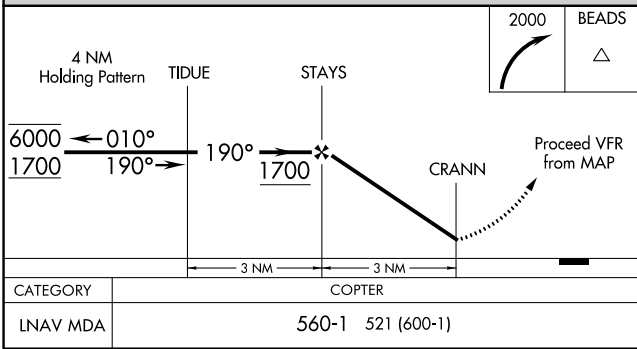

COPTER RNAV (GPS) 190° SOUTHAMPTON (87N)

APP CRS 190°	Rwy Idg Sfc Elev Apt Elev	N/A 39 5
------------------------	---------------------------------	-------------------------------------

RNP APCH.	MISSED APPROACH: Climbing right turn to 2000 direct BEADS and hold.
<p>▲ NA Procedure NA at night. Use Westhampton Beach altimeter setting.</p>	

COPTER RNAV (GPS) 190°