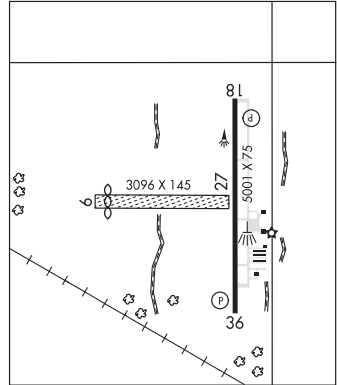

KNOX

STARKE CO (OXI)(KOXI) 3 NW UTC-6(-5DT) N41°19.78' W86°39.88'

685 B NOTAM FILE HUF

RWY 18-36: H5001X75 (ASPH) S-30 MIRL

RWY 18: REIL. PAPI(P2L)—GA 3.0° TCH 27'. Crops. Rgt tfc.

RWY 36: REIL. PAPI(P2L)—GA 3.0° TCH 40'. Crops.

RWY 09-27: 3096X145 (TURF)

RWY 09: Thld dspcd 285'. Crops.

RWY 27: Bldg.

SERVICE: FUEL 100LL, JET A+ LGT Actvt REIL Rwy 18 & 36—CTAF;
PAPI Rwy 18 & 36 on consly.

AIRPORT REMARKS: Attended 1400-0000Z. Unatndd Easter, Memorial Day, July 4th, Labor Day, Thanksgiving, Christmas Eve & Day unless apreq. Self service fuel avbl. Rwy 09-27 boundary mkd by yellow cones. Rwy end 09 dspcd thr mkd by yellow cones.

AIRPORT MANAGER: 574-772-5001

WEATHER DATA SOURCES: AWOS-3 135.775 (574) 772-2041.

COMMUNICATIONS: CTAF/UNICOM 122.8

KNOX RCO 122.6 (TERRE HAUTE RADIO)

Ⓡ **SOUTH BEND APP/DEP CON** 132.05 (1030-0500Z Sun-Fri,
1030-0445Z Sat.)

Ⓡ **CHICAGO CENTER APP/DEP CON** 135.9 (0500-1030Z Sun-Fri,
0445-1030Z Sat.)

CLEARANCE DELIVERY PHONE: For CD ctc South Bend Apch at 574-251-2609. When South Bend Apch clsd, for CD ctc Chicago ARTCC at 630-906-8921.

RADIO AIDS TO NAVIGATION: NOTAM FILE HUF.

KNOX (DH) DME 115.6 OXI Chan 103 N41°19.32' W86°38.96' at fld. 686.

CHICAGO

L-281

IAP

KNOX N41°19.32' W86°38.96' NOTAM FILE HUF.

(DH) DME 115.6 OXI Chan 103 at Starke Co. 686.

RCO 122.6 (TERRE HAUTE RADIO)

CHICAGO

H-5E, 10F, L-281

KOKOMO

GLENDALE (8I3) 5 SW UTC-5(-4DT) N40°26.00' W86°12.20'

850 NOTAM FILE HUF

RWY 18-36: 2048X110 (TURF)

RWY 18: Thld dspcd 292'. P-line.

RWY 36: Thld dspcd 300'. Road.

SERVICE: S2 FUEL 100LL, MOGAS

AIRPORT REMARKS: Attended Mon-Fri dalgt hrs. Rwy end 18 dthr mkd with yellow metal markers. Rwy end 36 dthr mkd with yellow metal markers. Rwy 18-36 width: crops 55 ft L & R of cntrln whole len.

AIRPORT MANAGER: (765) 319-3295

COMMUNICATIONS: CTAF 122.9

CLEARANCE DELIVERY PHONE: For CD ctc Chicago ARTCC at 630-906-8921.

CHICAGO