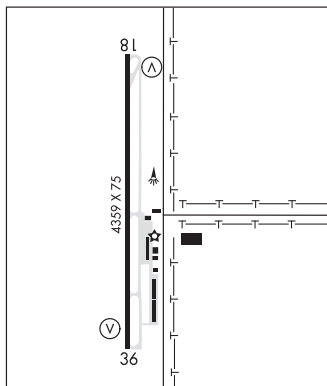

CHICAGO

**SULLIVAN CO** (SIV)(KSIV) 3 NW UTC-5(-4DT) N39°06.88' W87°26.90'

ST LOUIS

539 B TPA-1339(800) NOTAM FILE HUF

L-27D

**RWY 18-36:** H4359X75 (ASPH-RFSC) S-27, D-35 MIRL

IAP

**RWY 18:** REIL. VASI(V2L)-GA 3.0° TCH 21'. Crops.

## SYRACUSE

**DEWART LAKE SPB** (99D) 3 SW UTC-5(-4DT) N41°22.32' W85°46.37'

CHICAGO

865 NOTAM FILE HUF

**WATERWAY 11W-29W:** 2600X100 (WATER)

**SEAPLANE REMARKS:** Seaplane ops prohibited btn SS-SR. Expect hvy boat traffic btn Memorial Day and Labor Day. Do not block boat ramps; seaplane docking areas ltd.