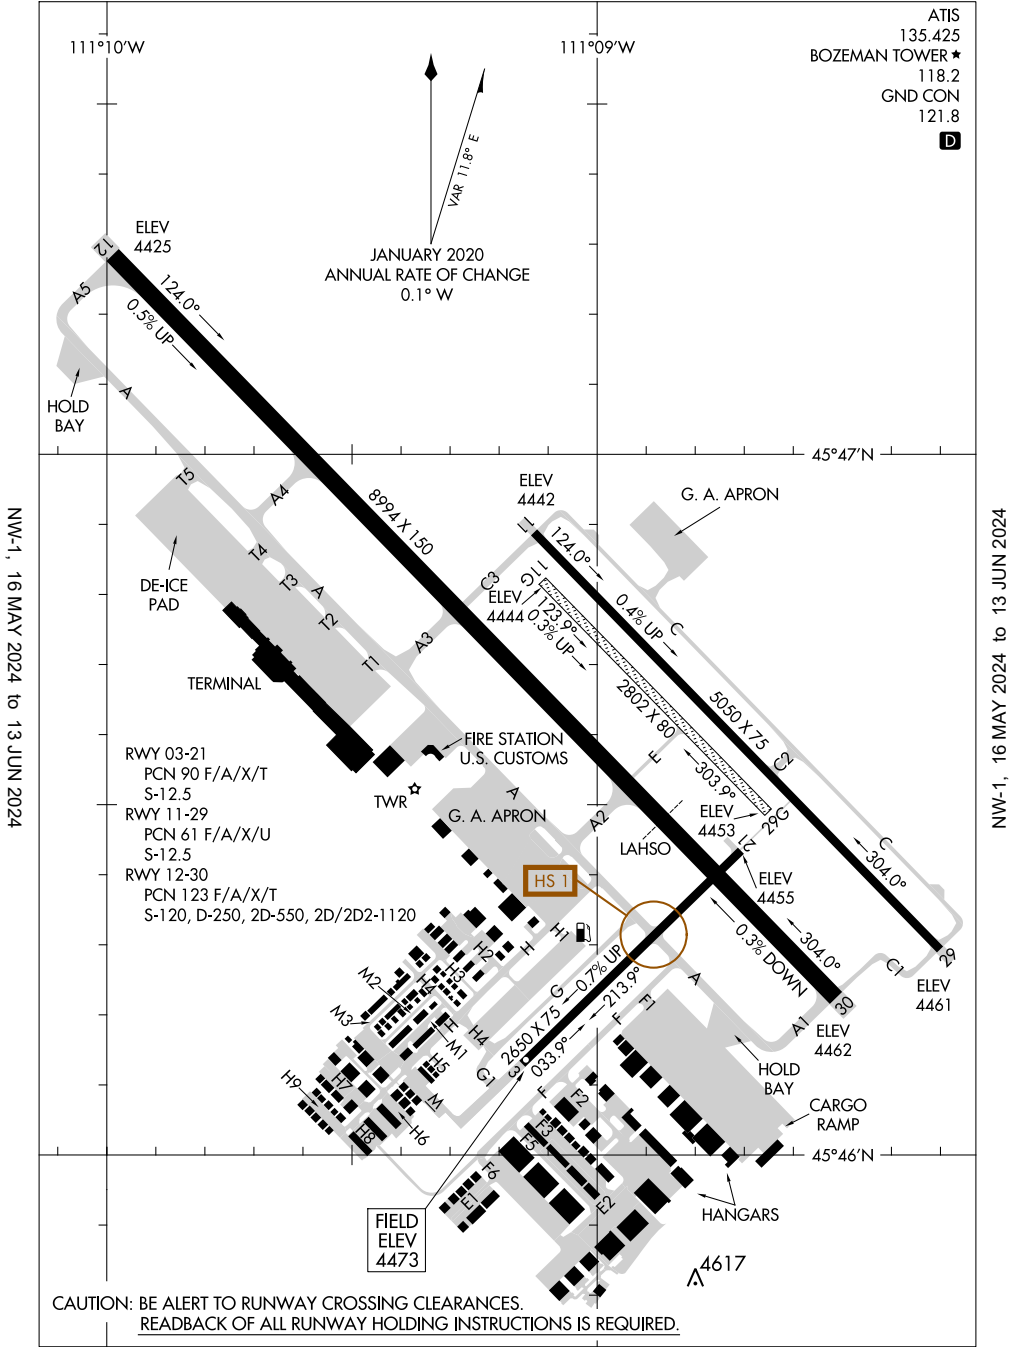

# AIRPORT DIAGRAM

ATIS 135.425  
 BOZEMAN TOWER ★ 118.2  
 GND CON 121.8  
**D**

NW-1, 16 MAY 2024 to 13 JUN 2024

NW-1, 16 MAY 2024 to 13 JUN 2024