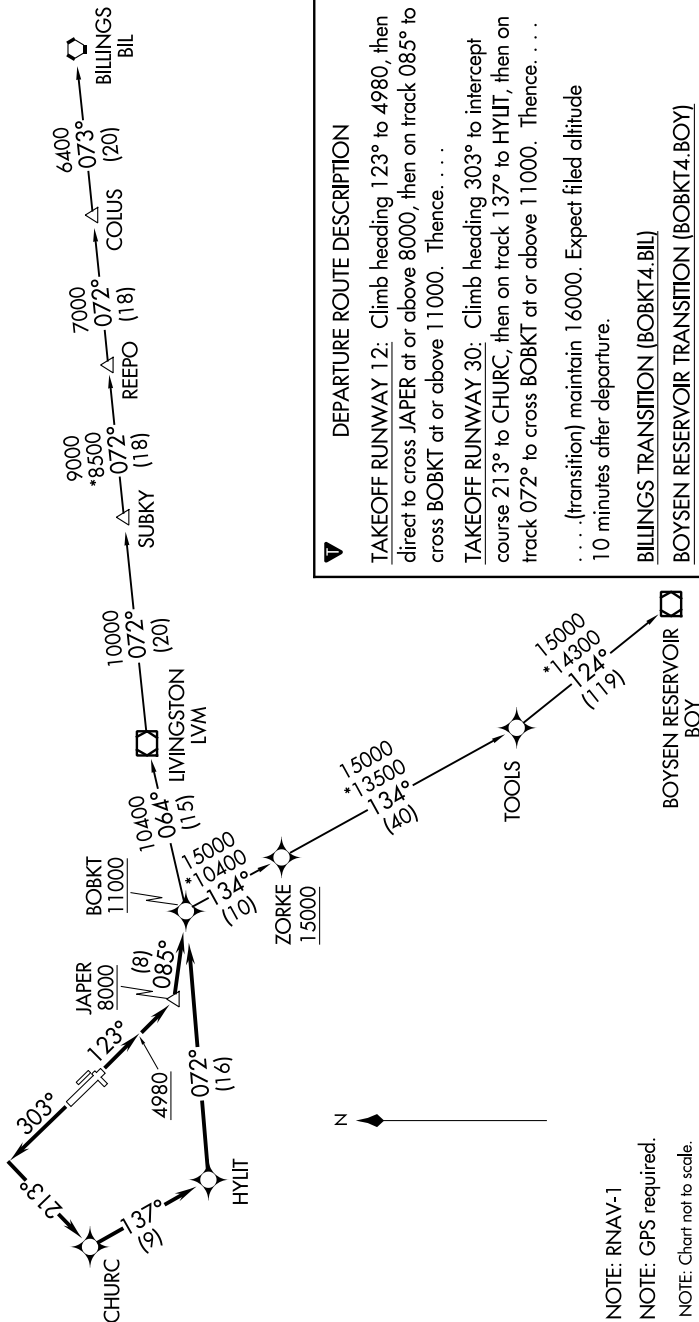

BOBK FOUR DEPARTURE (RNAV)

NW-1, 16 MAY 2024 to 13 JUN 2024

TOP ALTITUDE:
16000

TAKEOFF MINIMUMS

Rwys 3, 11, 21, 29: NA - ATC.

Rwy 12: Standard with minimum climb of 395' per NM to 15000.

Rwy 30: Standard with minimum climb of 250' per NM to 15000.

BIG SKY DEP CON *
118.975 226.675
ATIS
135.425
GND CON
121.8
BOZEMAN TOWER *
118.2 (CTAF)

BOBK FOUR DEPARTURE (RNAV)

NW-1, 16 MAY 2024 to 13 JUN 2024

NOTE: RNAV-1
NOTE: GPS required.
NOTE: Chart not to scale.