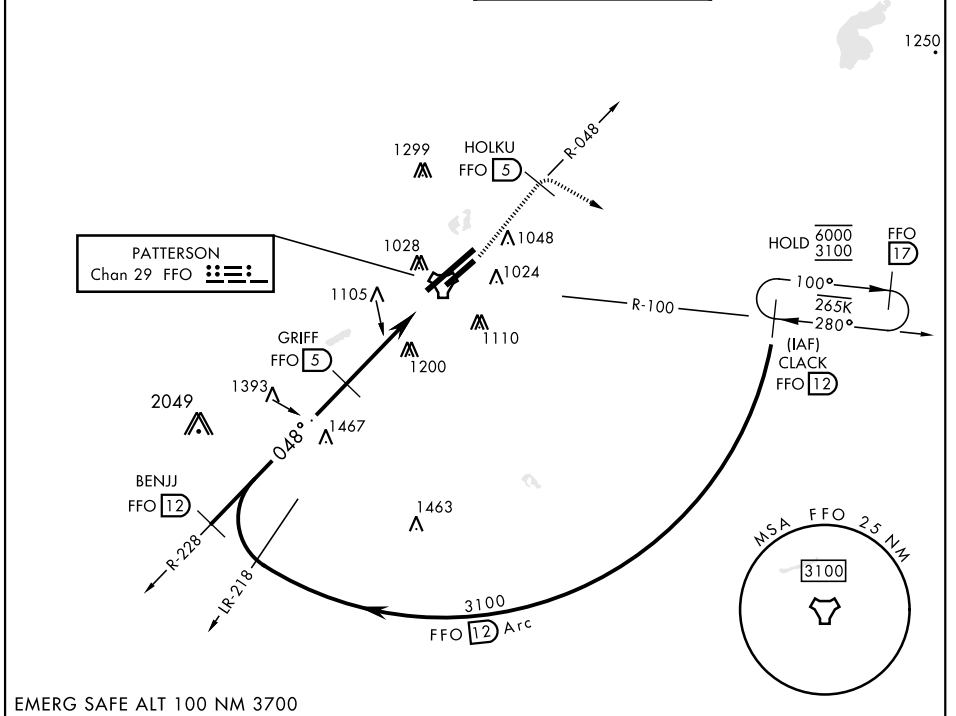

TACAN RWY 5R

TACAN FFO Chan 29	APCH CRS 048°	Rwy Ldg THRE Arprt Elev 7000 807 823	AL-108 [USAF]	WRIGHT-PATTERSON AFB (KFFO)
--------------------------	----------------------	---	---------------	-----------------------------

▼ * When Rwy 23R VGSi inop, circling to Rwy 23R NA at night.

MISSED APPROACH: Climb to 2000 via FFO R-048 to HOLKU, turn right direct CLACK climbing to 3100 and hold.

ATIS 124.475 269.9	COLUMBUS APP CON 118.85 269.275	PATTERSON TOWER 126.9 281.45	GND CON 121.8 335.8
---------------------------	--	-------------------------------------	----------------------------

EC-2, 16 MAY 2024 to 13 JUN 2024

EC-2, 16 MAY 2024 to 13 JUN 2024

EMERG SAFE ALT 100 NM 3700

2000 FFO R-048	HOLKU FFO 5	3100 CLACK FFO 12	ELEV 823	THRE 807
----------------	-------------	-------------------	----------	----------

CATEGORY	A	B	C	D	E
S-5R	1500-1	687 (700-1)	1500-2	687 (700-2)	
CIRCLING*	1500-1	677 (700-1)	1560-2 737 (800-2)	1620-2½ 797 (800-2½)	1620-2¾ 797 (800-2¾)

TACAN RWY 5R