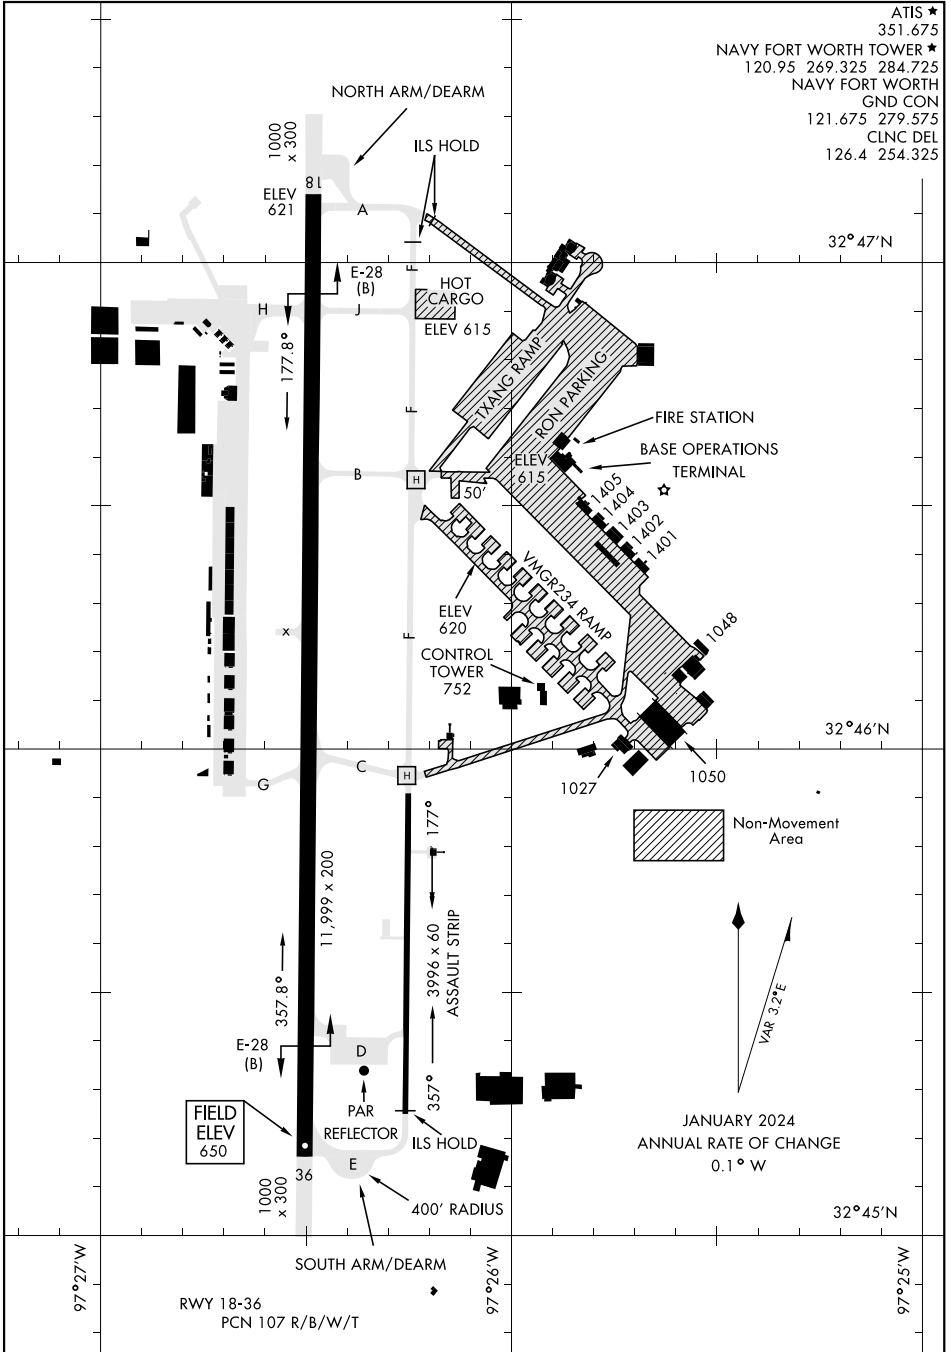

AIRPORT DIAGRAM

FORT WORTH NAS JRB (CARSWELL FLD) (KNFW)

FORT WORTH, TEXAS

[USN]

SC-2, 16 MAY 2024 to 13 JUN 2024

SC-2, 16 MAY 2024 to 13 JUN 2024

AIRPORT DIAGRAM

FORT WORTH, TEXAS

FORT WORTH NAS JRB (CARSWELL FLD) (KNFW)