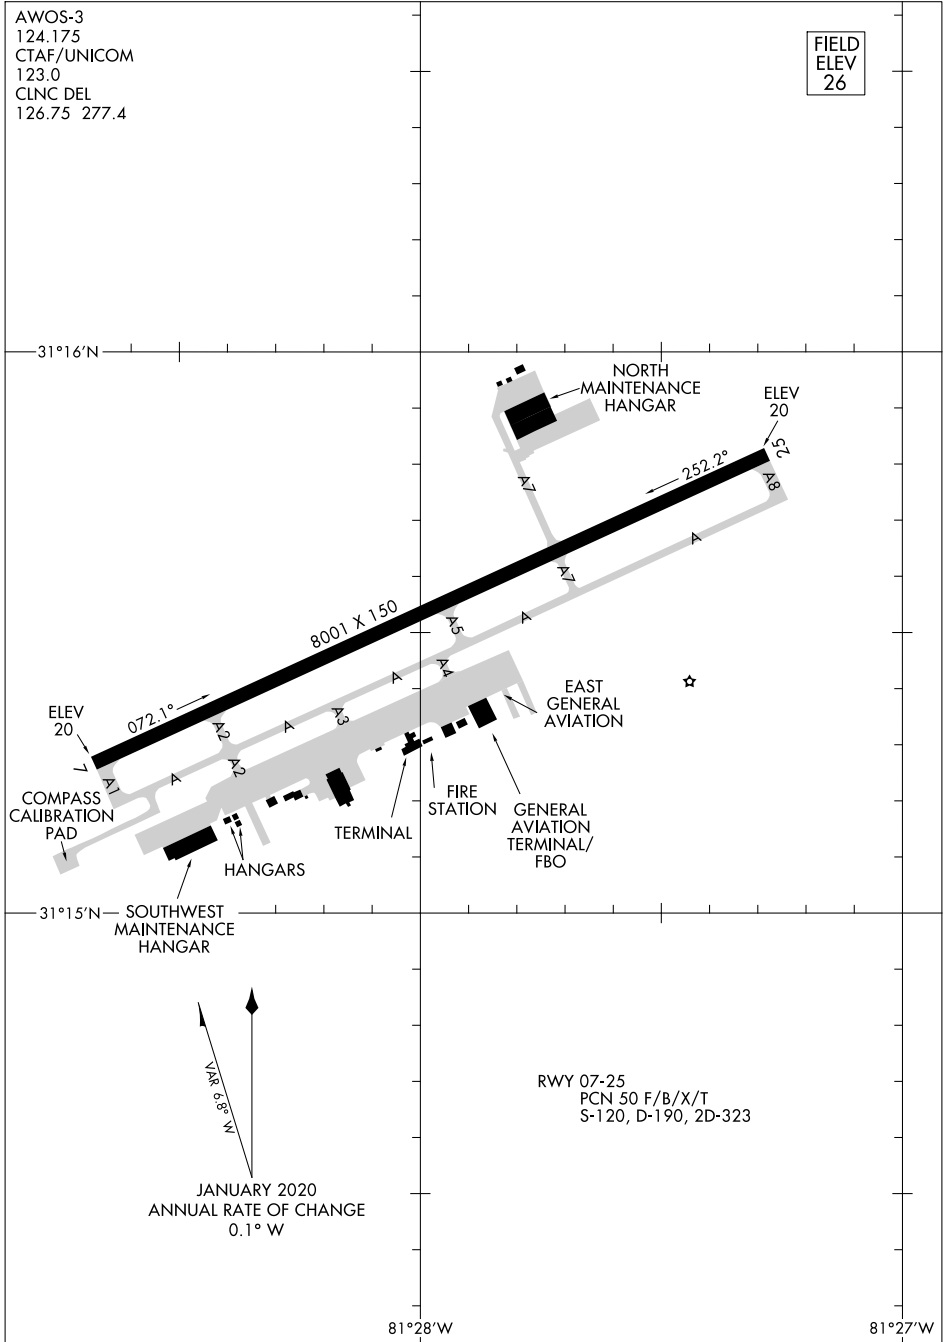

22083

AIRPORT DIAGRAM

BRUNSWICK GOLDEN ISLES (BQK)

BRUNSWICK, GEORGIA

AL-167 (FAA)

AWOS-3
124.175
CTAF/UNICOM
123.0
CLNC DEL
126.75 277.4

FIELD
ELEV
26

SE-4, 16 MAY 2024 to 13 JUN 2024

SE-4, 16 MAY 2024 to 13 JUN 2024

RWY 07-25
PCN 50 F/B/X/T
S-120, D-190, 2D-323

AIRPORT DIAGRAM

22083

BRUNSWICK, GEORGIA

BRUNSWICK GOLDEN ISLES (BQK)