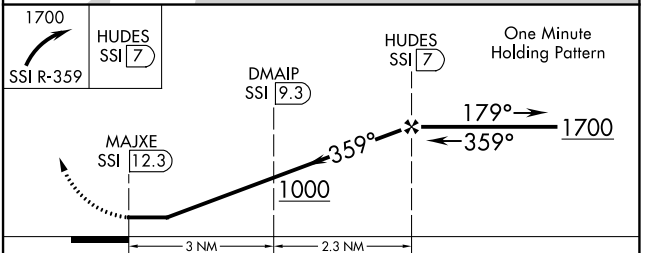

VORTAC SSI 109.8 Chan 35	APP CRS 359°	Rwy Idg TDZE Apt Elev	N/A N/A 26

VOR/DME-B
BRUNSWICK GOLDEN ISLES (BQK)

⚠ When local altimeter setting not received, use St Simons Island altimeter setting and increase all MDA 20 feet.

⚠ MISSED APPROACH: Climbing right turn to 1700 via SSI VORTAC R-359 to HUDES/7 DME and hold.

AWOS-3 124.175	JACKSONVILLE CENTER 126.75 277.4	CLNC DEL 126.75 277.4	UNICOM 123.0 (CTAF) 0

CATEGORY	A	B	C	D
CIRCLING	540-1	514 (600-1)	560-1½ 534 (600-1½)	800-2½ 774 (800-2½)