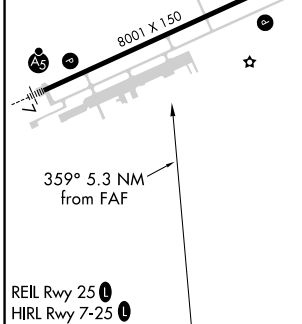

VORTAC SSI 109.8 Chan 35	APP CRS 359°	Rwy Idg TDZE Apt Elev	N/A N/A 26

VOR/DME-B
BRUNSWICK GOLDEN ISLES (BQK)

⚠ When local altimeter setting not received, use St Simons Island altimeter setting and increase all MDA 20 feet.

⚠ MISSED APPROACH: Climbing right turn to 1700 via SSI VORTAC R-359 to HUDES/7 DME and hold.

AWOS-3 124.175	JACKSONVILLE CENTER 126.75 277.4	CLNC DEL 126.75 277.4	UNICOM 123.0 (CTAF) 0

CATEGORY	A	B	C	D
CIRCLING	540-1	514 (600-1)	560-1½ 534 (600-1½)	800-2½ 774 (800-2½)