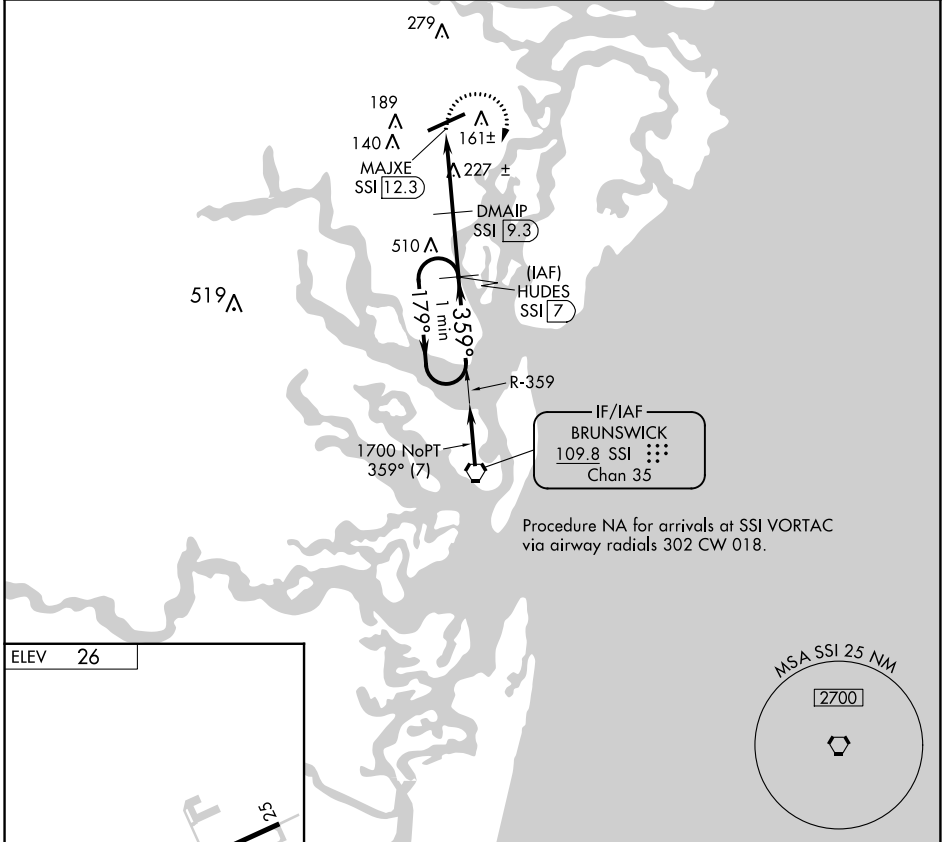

VORTAC SSI 109.8 Chan 35	APP CRS 359°	Rwy Idg TDZE Apt Elev	N/A N/A 26
--	------------------------	-----------------------------	---------------------------------------

VOR/DME-B
BRUNSWICK GOLDEN ISLES (BQK)

⚠ When local altimeter setting not received, use St Simons Island altimeter setting and increase all MDA 20 feet.

⚠ MISSED APPROACH: Climbing right turn to 1700 via SSI VORTAC R-359 to HUDES/7 DME and hold.

AWOS-3 124.175	JACKSONVILLE CENTER 126.75 277.4	CLNC DEL 126.75 277.4	UNICOM 123.0 (CTAF) 0
--------------------------	--	---------------------------------	--

CATEGORY	A	B	C	D
CIRCLING	540-1	514 (600-1)	560-1½ 534 (600-1½)	800-2½ 774 (800-2½)