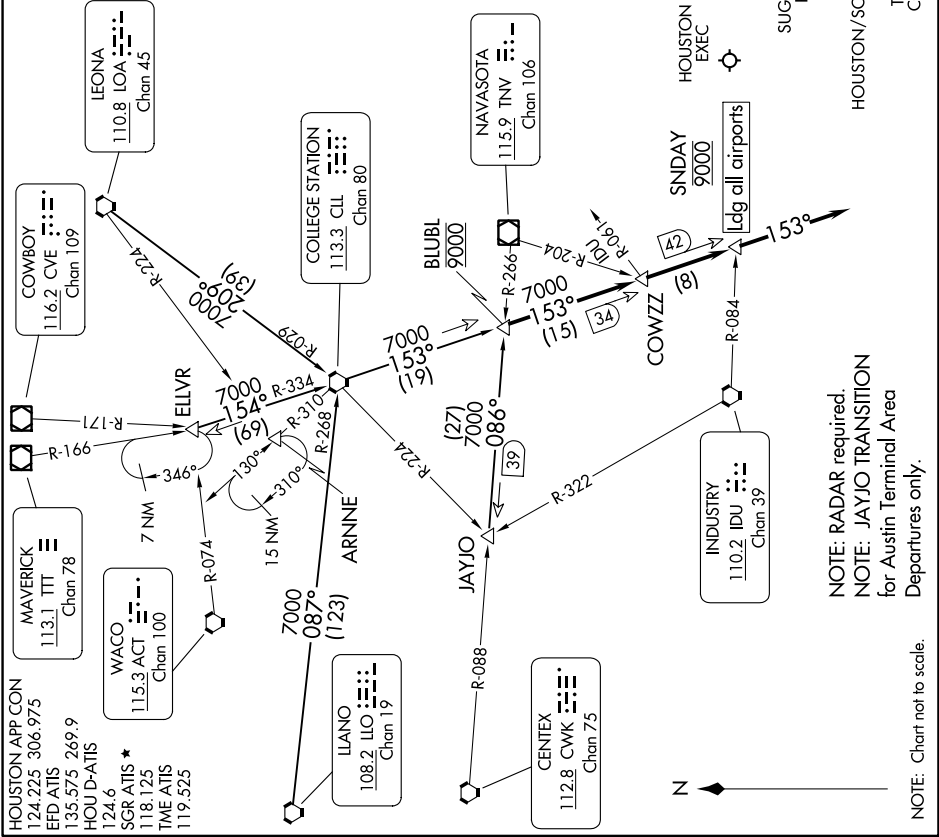

BLUBELL FOUR ARRIVAL

HOUSTON, TEXAS

SC-5, 16 MAY 2024 to 13 JUN 2024

ARRIVAL ROUTE DESCRIPTION

COLLEGE STATION TRANSITION (CLL.BLUBL4):
From over CLL VORTAC on CLL R-153 to BLUBL. Thence

ELLVR TRANSITION (ELLYR.BLUBL4): From over ELLVR on CLL R-334 to CLL VORTAC, then on CLL R-153 to BLUBL. Thence

JAYJO TRANSITION (JAYJO.BLUBL4): From over JAYJO on TNV R-266 to BLUBL. Thence

LEONA TRANSITION (LOA.BLUBL4): From over LOA VORTAC on LOA R-209 and CLL R-029 to CLL VORTAC, then on CLL R-153 to BLUBL. Thence

ILANO TRANSITION (ILO.BLUBL4): From over ILO VORTAC on ILO R-087 and CLL R-268 to CLL VORTAC, then on CLL R-153 to BLUBL. Thence

. . . . From over BLUBL on CLL R-153 to cross SNDAY at 9000, from SNDAY fly heading 153°. Expect vectors to final approach course at or prior to SNDAY.

NOTE: Chart not to scale.

NOTE: RADAR required
NOTE: JAYJO TRANSITION
for Austin Terminal Area
Departures only.

SC-5, 16 MAY 2024 to 13 JUN 2024

BLUBELL FOUR ARRIVAL

HOUSTON, TEXAS