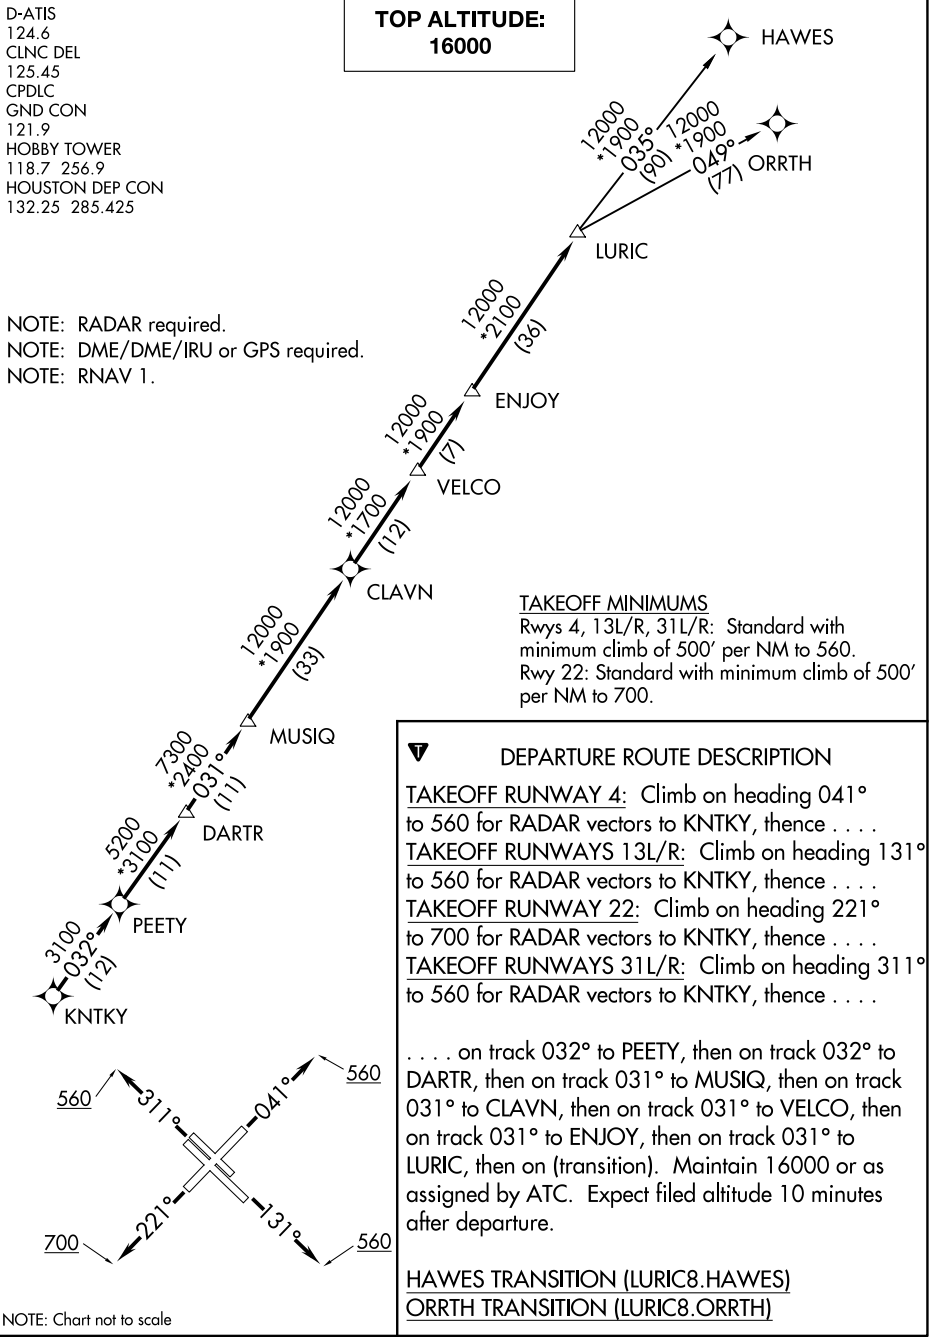

LURIC EIGHT DEPARTURE (RNAV)

D-ATIS
124.6
CLNC DEL
125.45
CPDLC
GND CON
121.9
HOBBY TOWER
118.7 256.9
HOUSTON DEP CON
132.25 285.425

**TOP ALTITUDE:
16000**

NOTE: RADAR required.
NOTE: DME/DME/IRU or GPS required.
NOTE: RNAV 1.

NOTE: Chart not to scale

SC-5, 16 MAY 2024 to 13 JUN 2024

SC-5, 16 MAY 2024 to 13 JUN 2024