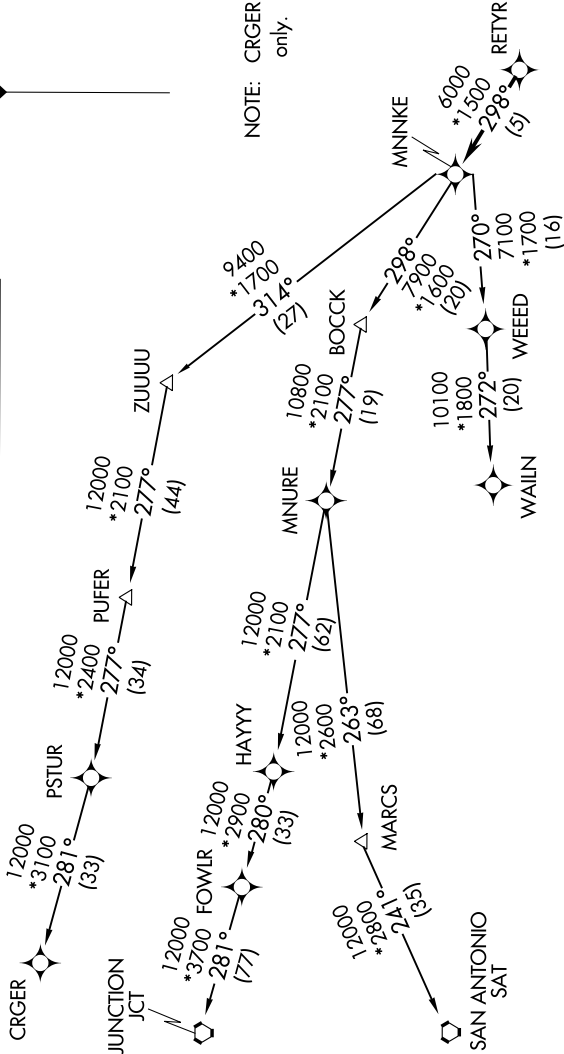

RETYR EIGHT DEPARTURE (RNAV)

WILLIAM P HOBBY (HOU)
HOUSTON, TEXAS

D-ATIS 124.6
 CLNC DEL 125.45
 CPDLC 121.9
 GND CON 121.9
 HOBBY TOWER 118.7 256.9
 HOUSTON DEP CON 126.675 339.8

NOTE: CRGR Transition ATC assigned only.

SC-5, 16 MAY 2024 to 13 JUN 2024

TOP ALTITUDE:
16000

RNAV 1 - DME/DME/IRU or GPS.
 RADAR required.

TAKEOFF MINIMUMS
 Rwy 4, 13L/R, 31L/R: Standard with minimum climb of 500' per NM to 560.
 Rwy 22: Standard with minimum climb of 500' per NM to 800.

(NARRATIVE ON FOLLOWING PAGE)

NOTE: Chart not to scale.

SC-5, 16 MAY 2024 to 13 JUN 2024