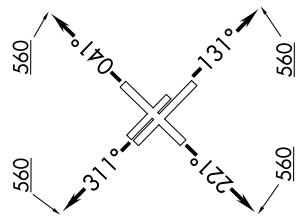

RETYR EIGHT DEPARTURE (RNAV)

WILLIAM P HOBBY (HOU)
HOUSTON, TEXAS

D-ATIS 124.6
 CLNC DEL 125.45
 CPDLC 121.9
 GND CON 121.9
 HOBBY TOWER 118.7 256.9
 HOUSTON DEP CON 126.675 339.8

NOTE: CRGR Transition ATC assigned only.

SC-5, 16 MAY 2024 to 13 JUN 2024

TOP ALTITUDE:
16000

RNAV 1 - DME/DME/IRU or GPS.
 RADAR required.

TAKEOFF MINIMUMS
 Rwy 4, 13L/R, 31L/R: Standard with minimum climb of 500' per NM to 560.
 Rwy 22: Standard with minimum climb of 500' per NM to 800.