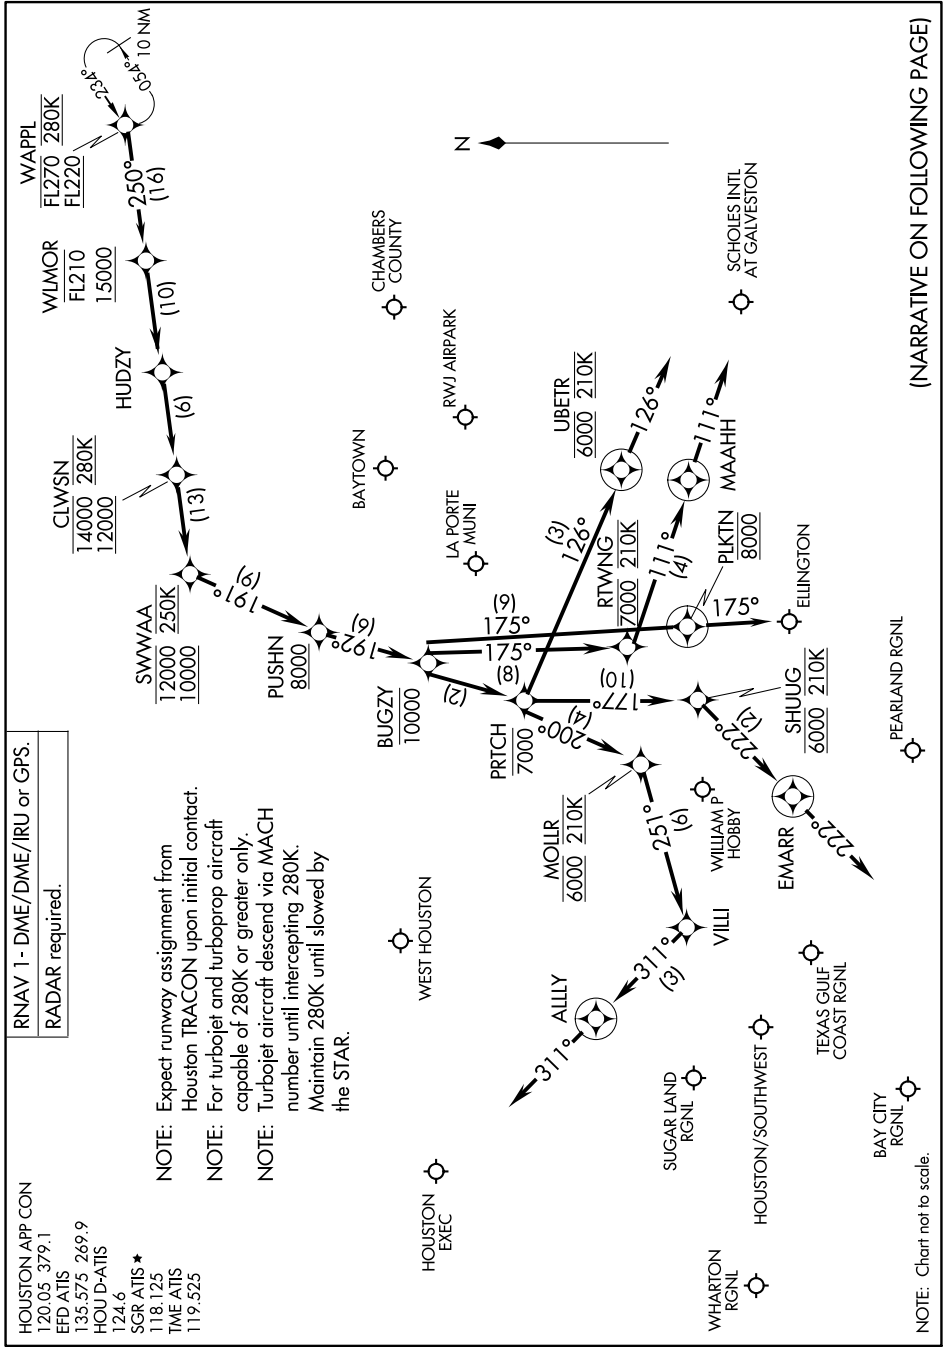

WAPPL SIX ARRIVAL (RNAV) Arrival Routes

HOUSTON, TEXAS

SC-5, 16 MAY 2024 to 13 JUN 2024

RNAV 1 - DME/DME/IRU or GPS.
 RADAR required.

HOUSTON APP CON
 120.05 379.1
 EFD ATIS
 135.575 269.9
 HOU D-ATIS
 124.6
 SGR ATIS ★
 118.125
 TME ATIS
 119.525

NOTE: Expect runway assignment from Houston TRACON upon initial contact.
 NOTE: For turbojet and turboprop aircraft capable of 280K or greater only.
 NOTE: Turbojet aircraft descend via MACH number until intercepting 280K. Maintain 280K until slowed by the STAR.

(NARRATIVE ON FOLLOWING PAGE)

SC-5, 16 MAY 2024 to 13 JUN 2024

WAPPL SIX ARRIVAL (RNAV) Arrival Routes

HOUSTON, TEXAS

NOTE: Chart not to scale.