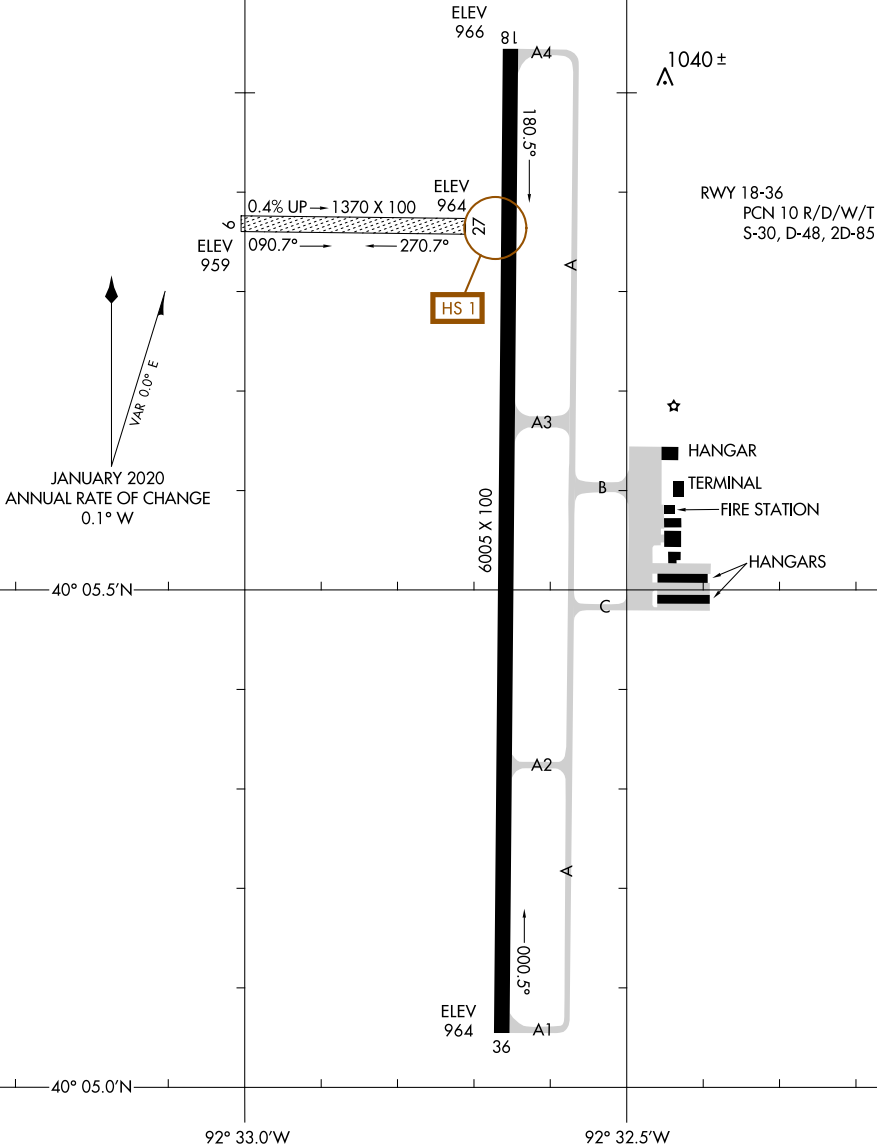

22363

AIRPORT DIAGRAM

KIRKSVILLE RGNL (IRK)
KIRKSVILLE, MISSOURI

AL-217 (FAA)

ASOS
121.125
CTAF/UNICOM
122.8

FIELD
ELEV
966

D

NC-3, 16 MAY 2024 to 13 JUN 2024

NC-3, 16 MAY 2024 to 13 JUN 2024

AIRPORT DIAGRAM

KIRKSVILLE, MISSOURI
KIRKSVILLE RGNL (IRK)

22363