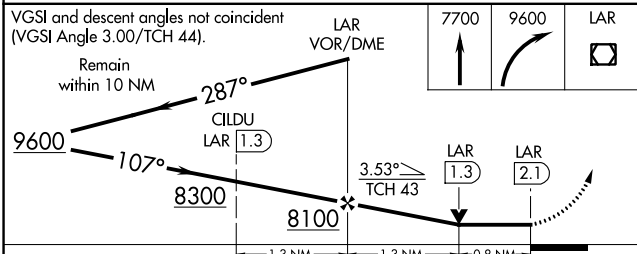

VOR/DME LAR 117.6 Chan 123	APP CRS 107°	Rwy Idg TDZE Apt Elev 6301 7275 7284
---	------------------------	--

VOR/DME RWY 12

LARAMIE RGNL (L.A.R.)

MISSED APPROACH: Climb to 7700 then climbing right turn to 9600 direct LAR VOR/DME and hold, continue climb-in-hold to 9600.

ASOS 135.475	DENVER CENTER 125.9 284.7	UNICOM 123.05 (CTAF)
------------------------	-------------------------------------	--------------------------------

NW-1, 16 MAY 2024 to 13 JUN 2024

NW-1, 16 MAY 2024 to 13 JUN 2024