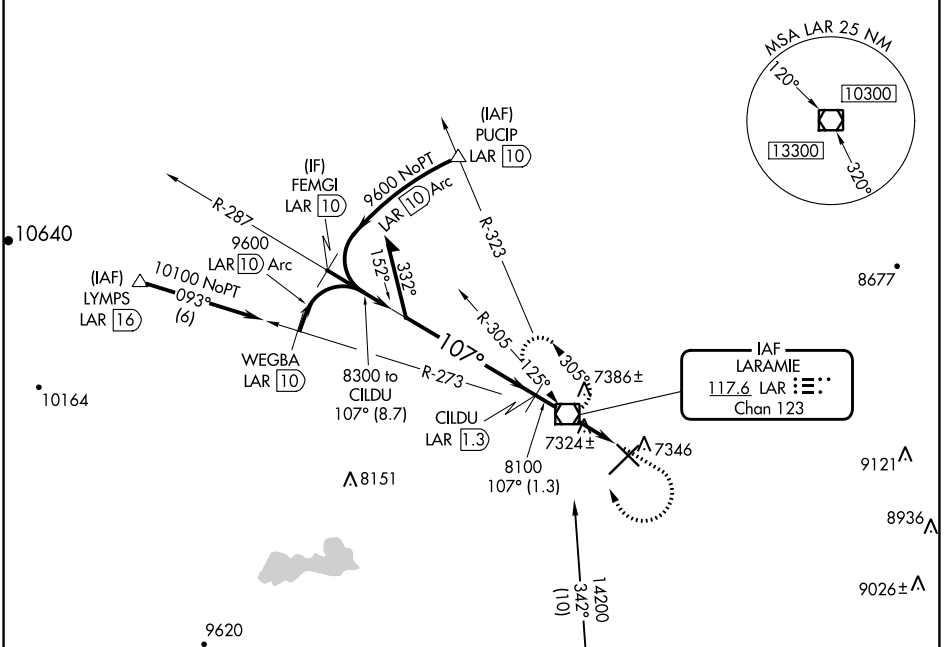

VOR/DME LAR 117.6 Chan 123	APP CRS 107°	Rwy Idg TDZE Apt Elev 6301 7275 7284
---	------------------------	--

VOR/DME RWY 12

LARAMIE RGNL (L.A.R.)

MISSED APPROACH: Climb to 7700 then climbing right turn to 9600 direct LAR VOR/DME and hold, continue climb-in-hold to 9600.

ASOS 135.475	DENVER CENTER 125.9 284.7	UNICOM 123.05 (CTAF)
------------------------	-------------------------------------	--------------------------------

NW-1, 16 MAY 2024 to 13 JUN 2024

NW-1, 16 MAY 2024 to 13 JUN 2024

CATEGORY	A	B	C	D
S-12	7580-1 305 (300-1)			
CIRCLING	7660-1 376 (400-1)	7760-1 476 (500-1)	7880-1½ 596 (600-1½)	7920-2 636 (700-2)

ELEV 7284 **D** TDZE 7275

REIL Rwy 3, 12 and 21 **1**
MIRL Rwy 3-21 and 12-30 **1**