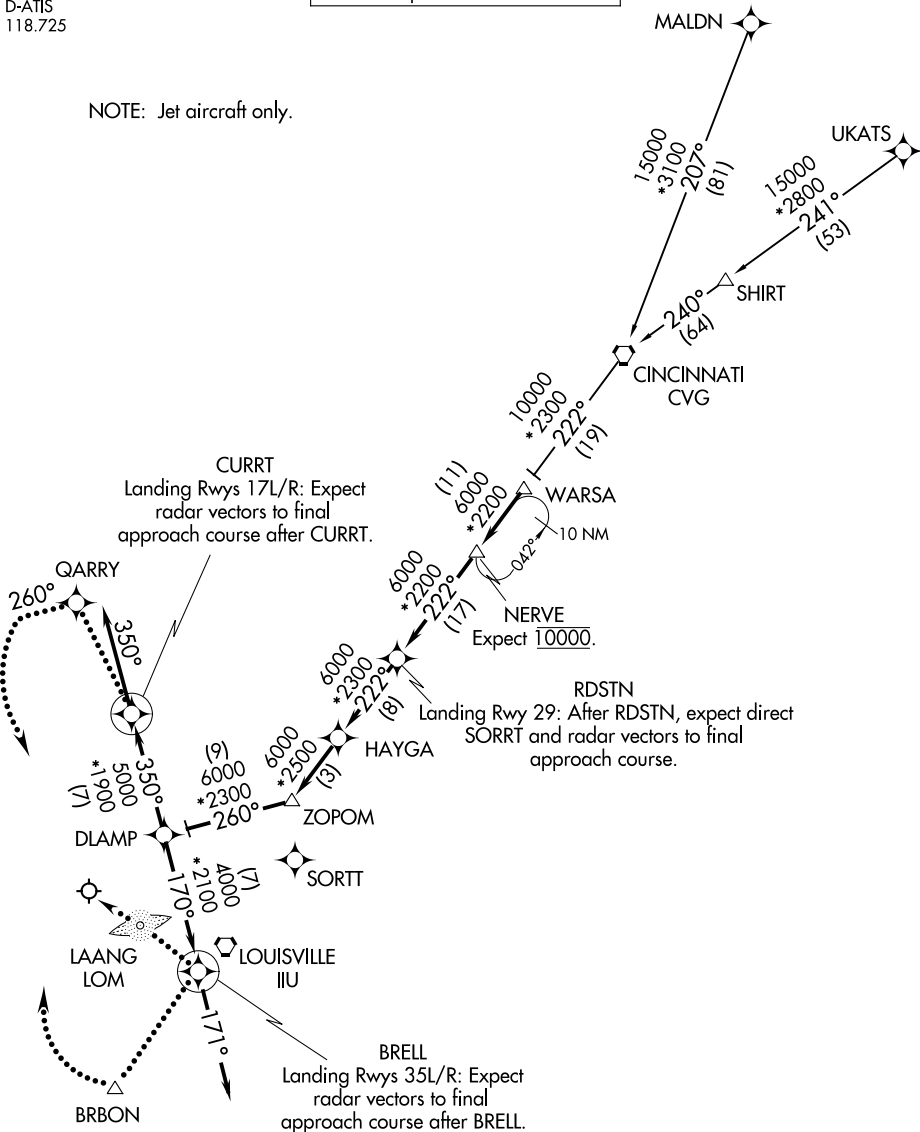

DLAMP SEVEN ARRIVAL (RNAV)

LOUISVILLE APP CON
132.075 327.0
D-ATIS
118.725

RNAV 1 - DME/DME/IRU or GPS.

RADAR required.

NOTE: Jet aircraft only.

SE-1, 16 MAY 2024 to 13 JUN 2024

SE-1, 16 MAY 2024 to 13 JUN 2024

NOTE: Chart not to scale.

(CONTINUED ON FOLLOWING PAGE)