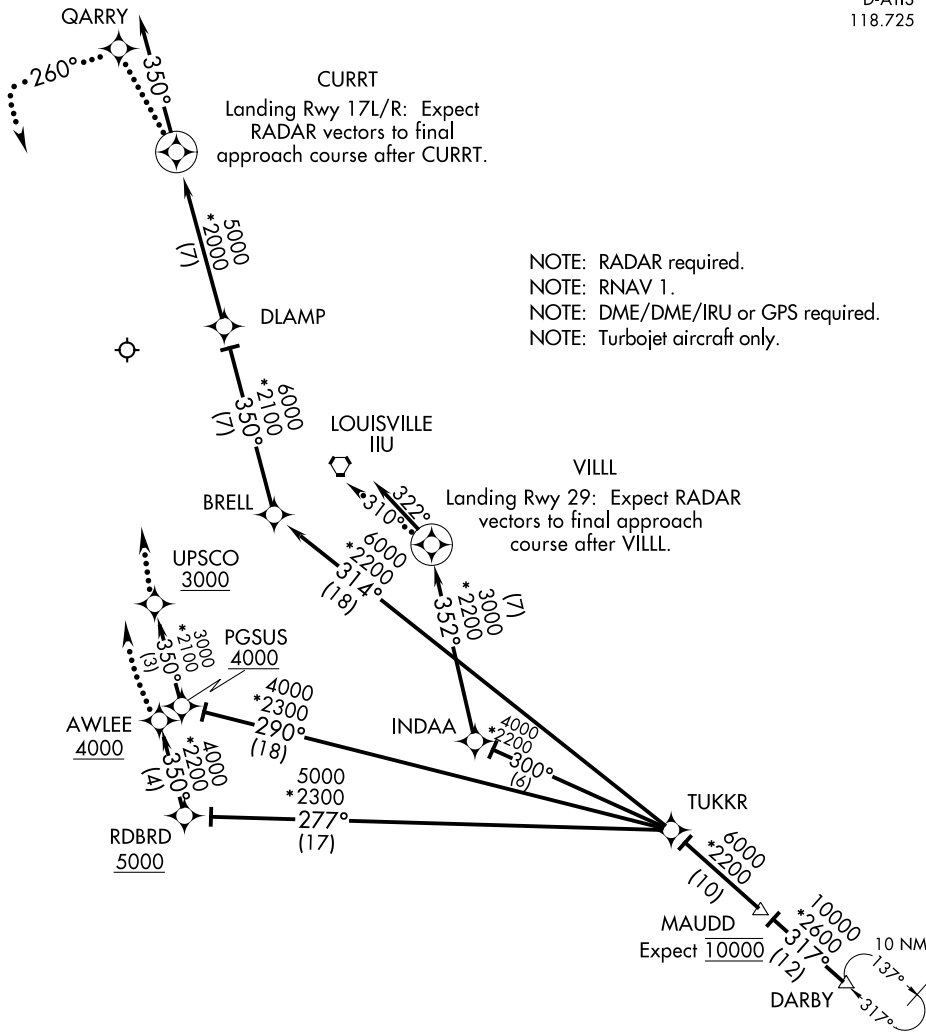

MAUDD SIX ARRIVAL (RNAV) Arrival Routes

LOUISVILLE APP CON  
132.075 327.0  
D-ATIS  
118.725

SE-1, 16 MAY 2024 to 13 JUN 2024

SE-1, 16 MAY 2024 to 13 JUN 2024

NOTE: Chart not to scale.

(NARRATIVE ON FOLLOWING PAGE)